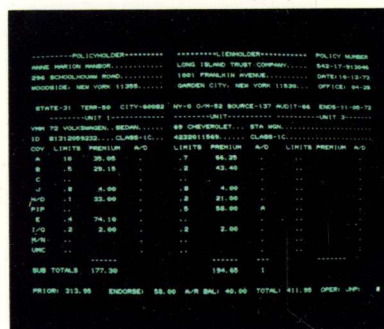

The larger screen area of the Uniscope 200 is supported by software packages developed for the Uniscope 100.

The Uniscope 200 has complete peripheral capability, as well. The

Sperry Univac Model 610 Magnetic Tape Cassette Unit provides file storage capability ranging from 700 records of 1920 characters each, to over 8500 records of 80 characters each. Individual records can be retrieved in seconds, and subsequently edited, updated or included in a transaction file. The large buffer and display area of the Uniscope 200 lets you retrieve and transfer large blocks of information in a single-step operation, automatically improving operator productivity.

If you need hard copies, Sperry Univac offers a printer for copy use via the auxiliary interface of the Uniscope 200. The Communications Output Printer is a 30-cps impact device with 132 print positions, pin-feed tractor, variable forms control capability and provisions for up to six carbon copies.

Sperry Univac modems and multiplexers are also available for extensive communication networks, for interfacing local, private communication lines at speeds up to 9600 bps synchronously or up to 2400 bps asynchronously, or commercial lines at speeds of up to 9600 bps synchronously or 1800 bps asynchronously.