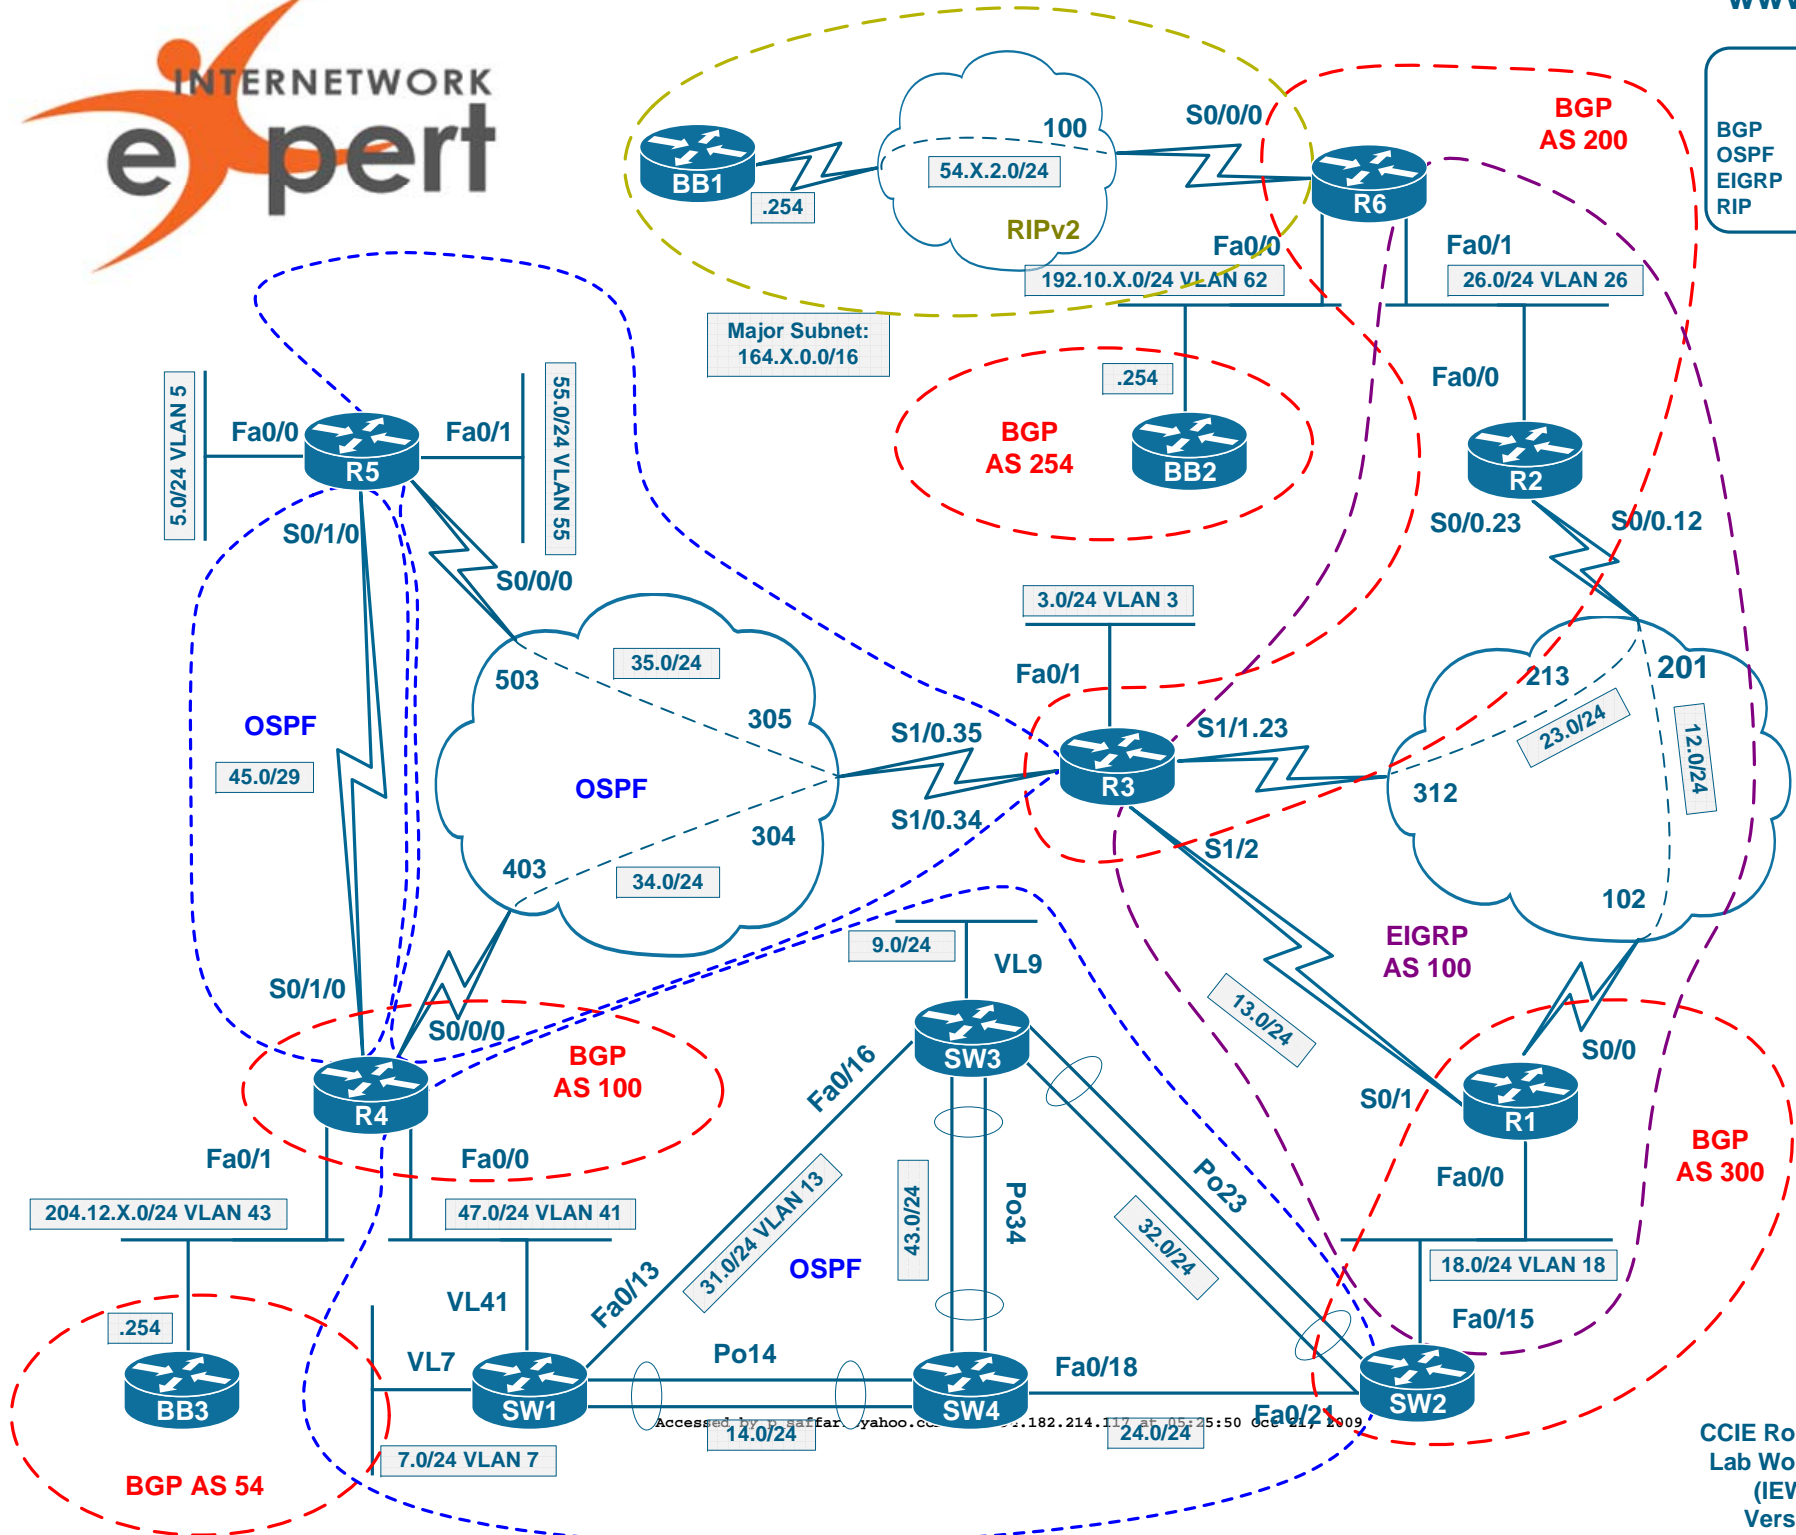

Legend	
BGP	- - - - -
OSPF	- - - - -
EIGRP	- - - - -
RIP	- - - - -

Accessed by: p.saffar@yahoo.com, 2018.214.117 at 05:25:50 on Dec 17, 2009