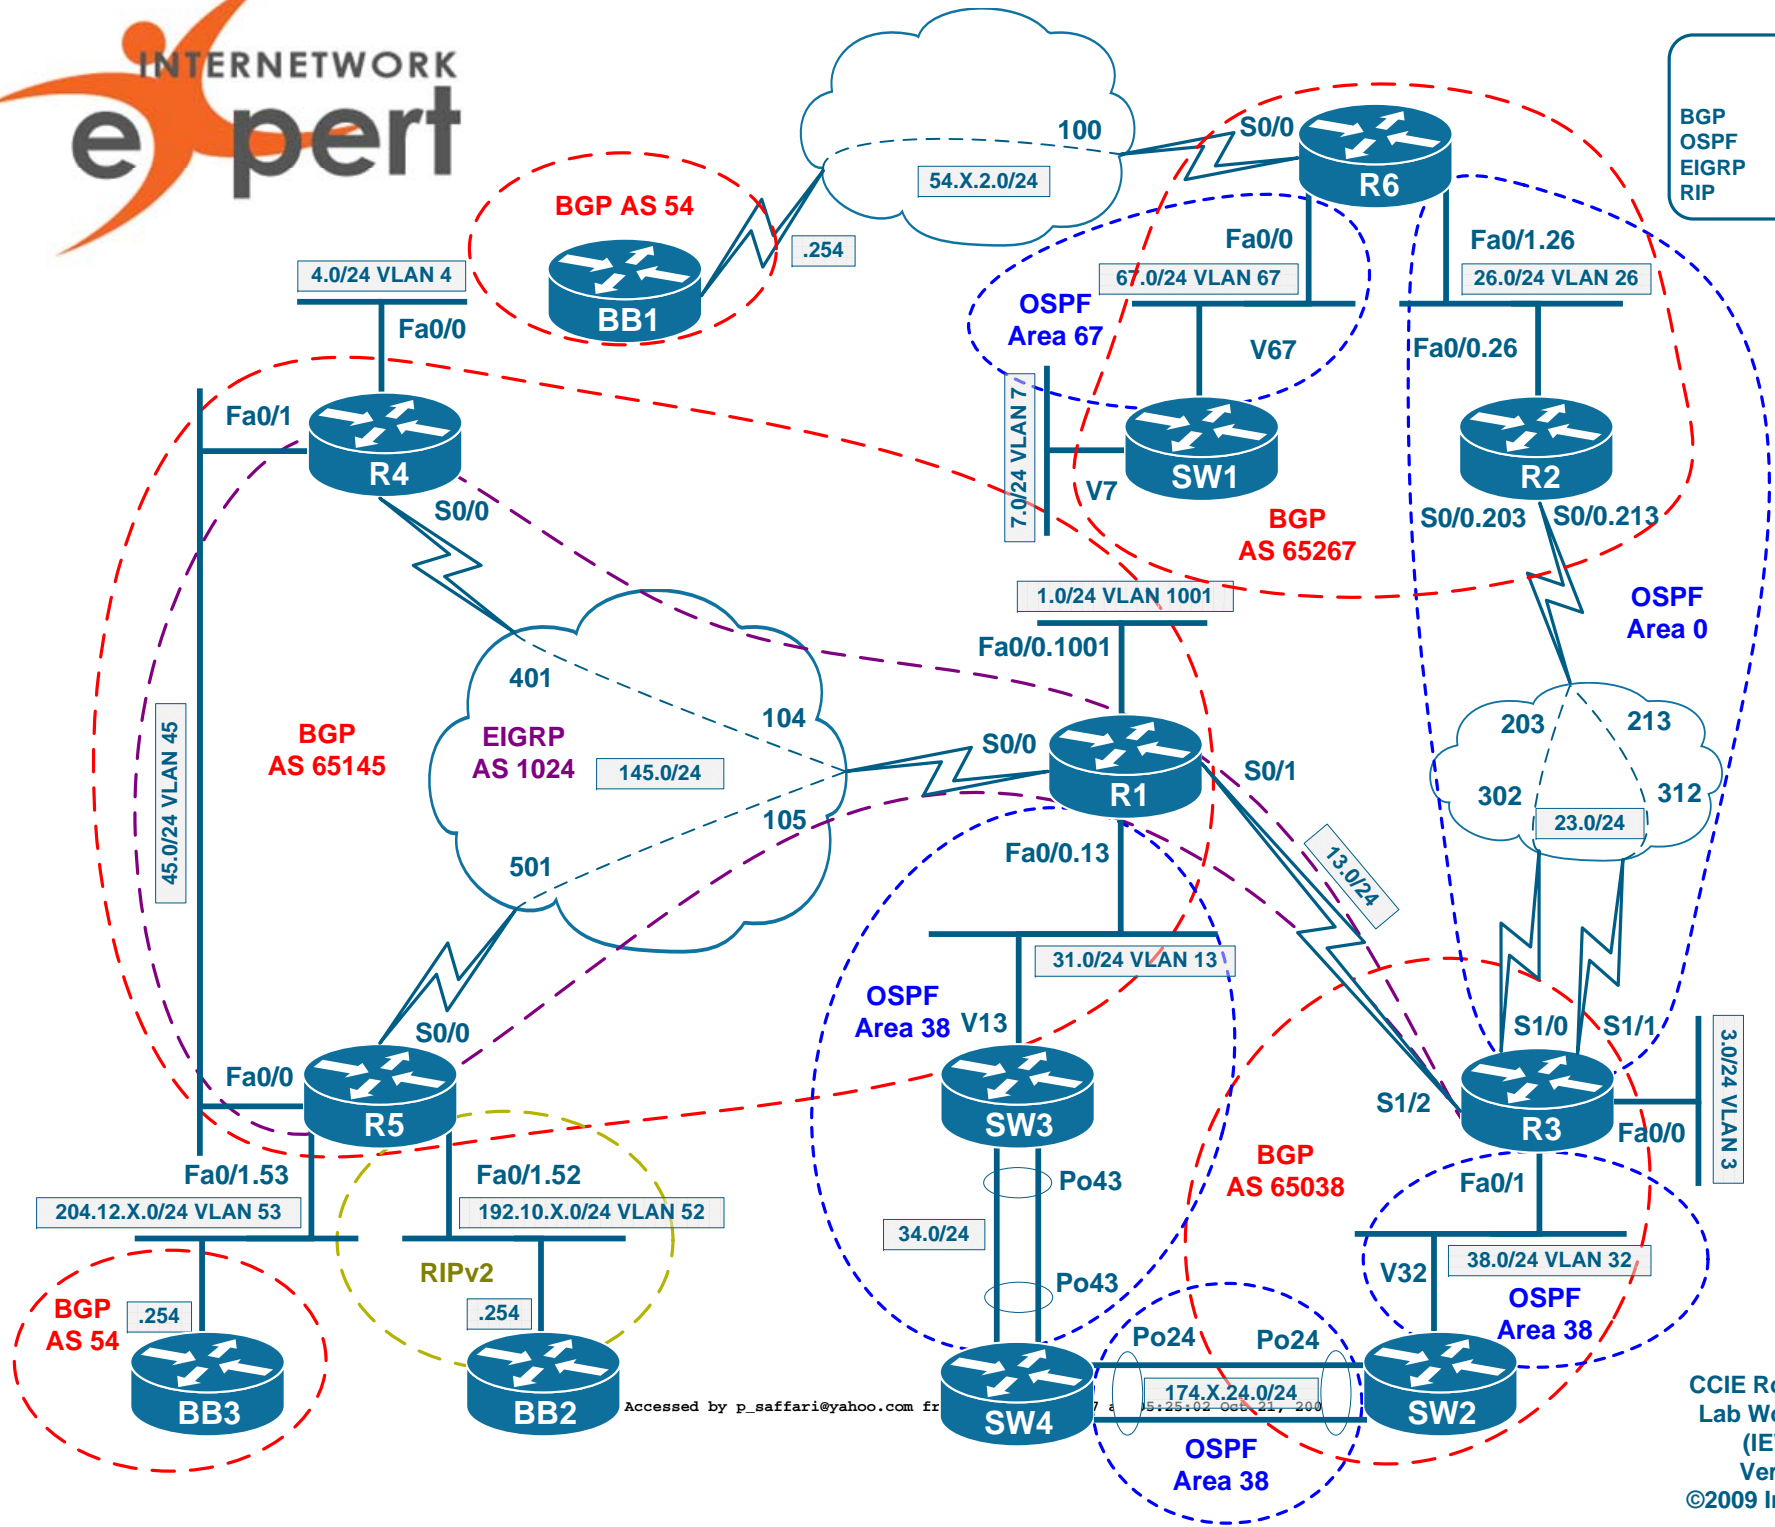

Legend	
BGP	- - - - -
OSPF	- - - - -
EIGRP	- - - - -
RIP	- - - - -

Major Subnet: 174.X.0.0/16

Accessed by p_saffari@yahoo.com fr 7 a 5:25:02-668-217-200