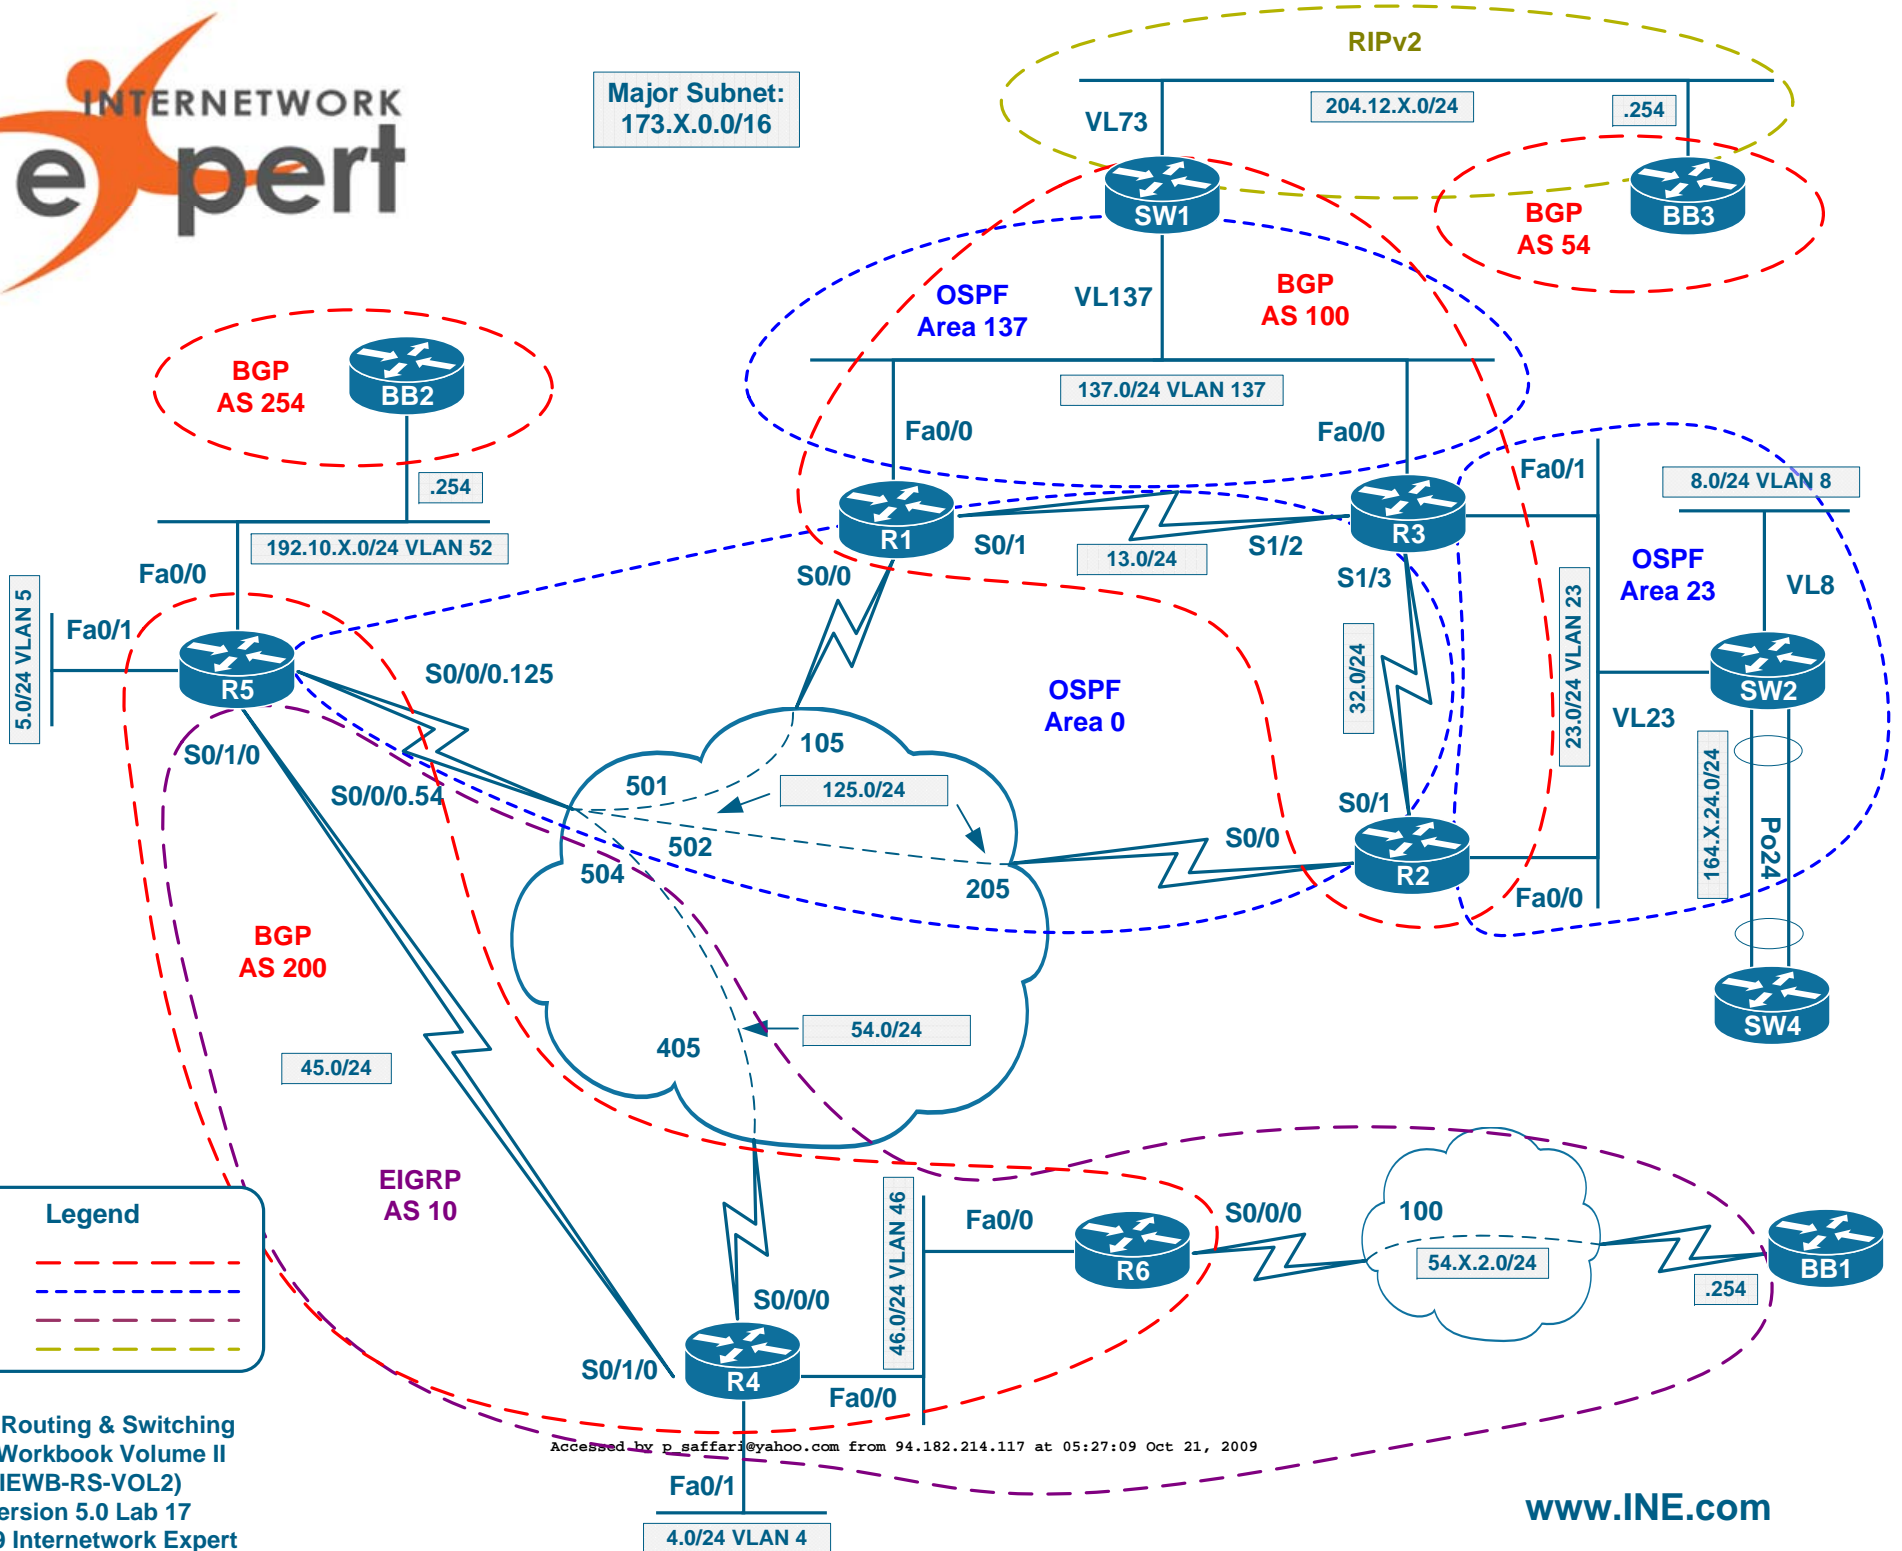

Major Subnet:  
173.X.0.0/16

**Legend**

- BGP (Red dashed line)
- OSPF (Blue dashed line)
- EIGRP (Purple dashed line)
- RIP (Green dashed line)

Accessed by p\_saffar@yahoo.com from 94.182.214.117 at 05:27:09 Oct 21, 2009