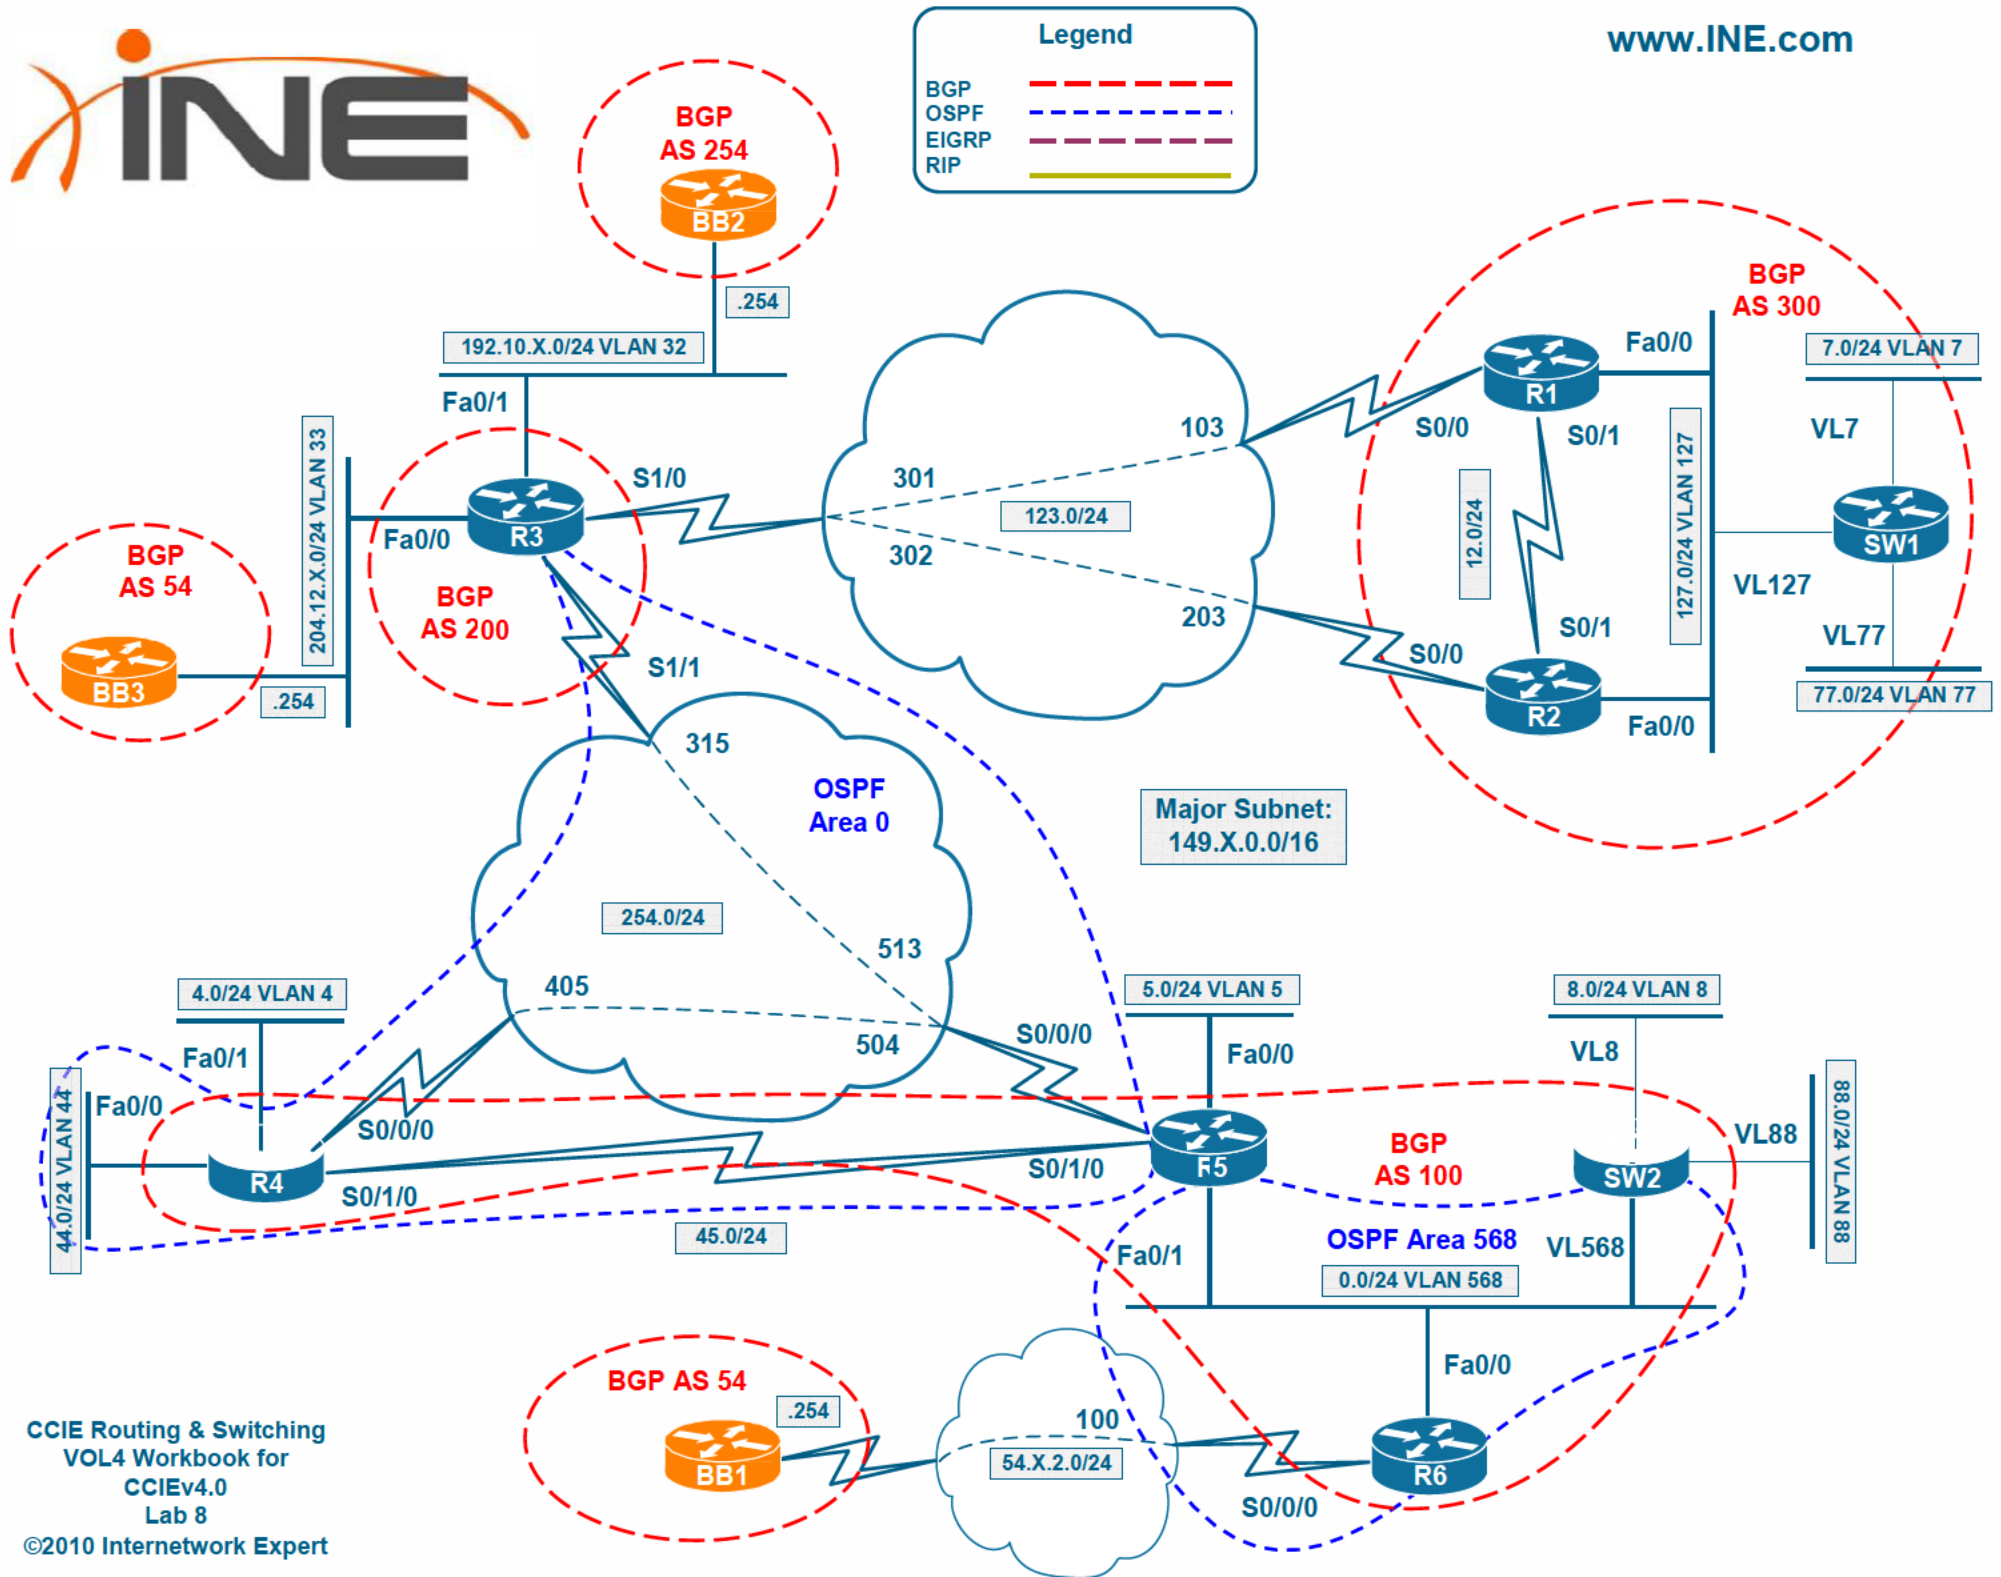

Legend

- BGP ---
- OSPF ---
- EIGRP ---
- RIP ---

Major Subnet:
141.X.0.0/16

Legend	
BGP	Red dashed line
OSPF	Blue dashed line
EIGRP	Purple dashed line
RIP	Yellow dashed line

Legend

- BGP ---
- OSPF ---
- EIGRP ---
- RIP ---

Major Subnet:
162.X.0.0/16

Legend

- BGP ---
- OSPF ---
- EIGRP ---
- RIP ---

Legend

- BGP - - - - -
- OSPF - - - - -
- EIGRP - - - - -
- RIP - - - - -

Major Subnet:
173.X.0.0/16

Legend

- BGP (Red dashed line)
- OSPF (Blue dashed line)
- EIGRP (Purple dashed line)
- RIP (Green dashed line)

Legend

- BGP - - - - -
- OSPF - - - - -
- EIGRP - - - - -
- RIP _ _ _ _ _

Legend	
BGP	--- (Red dashed line)
OSPF	--- (Blue dashed line)
EIGRP	--- (Purple dashed line)
RIP	--- (Yellow solid line)