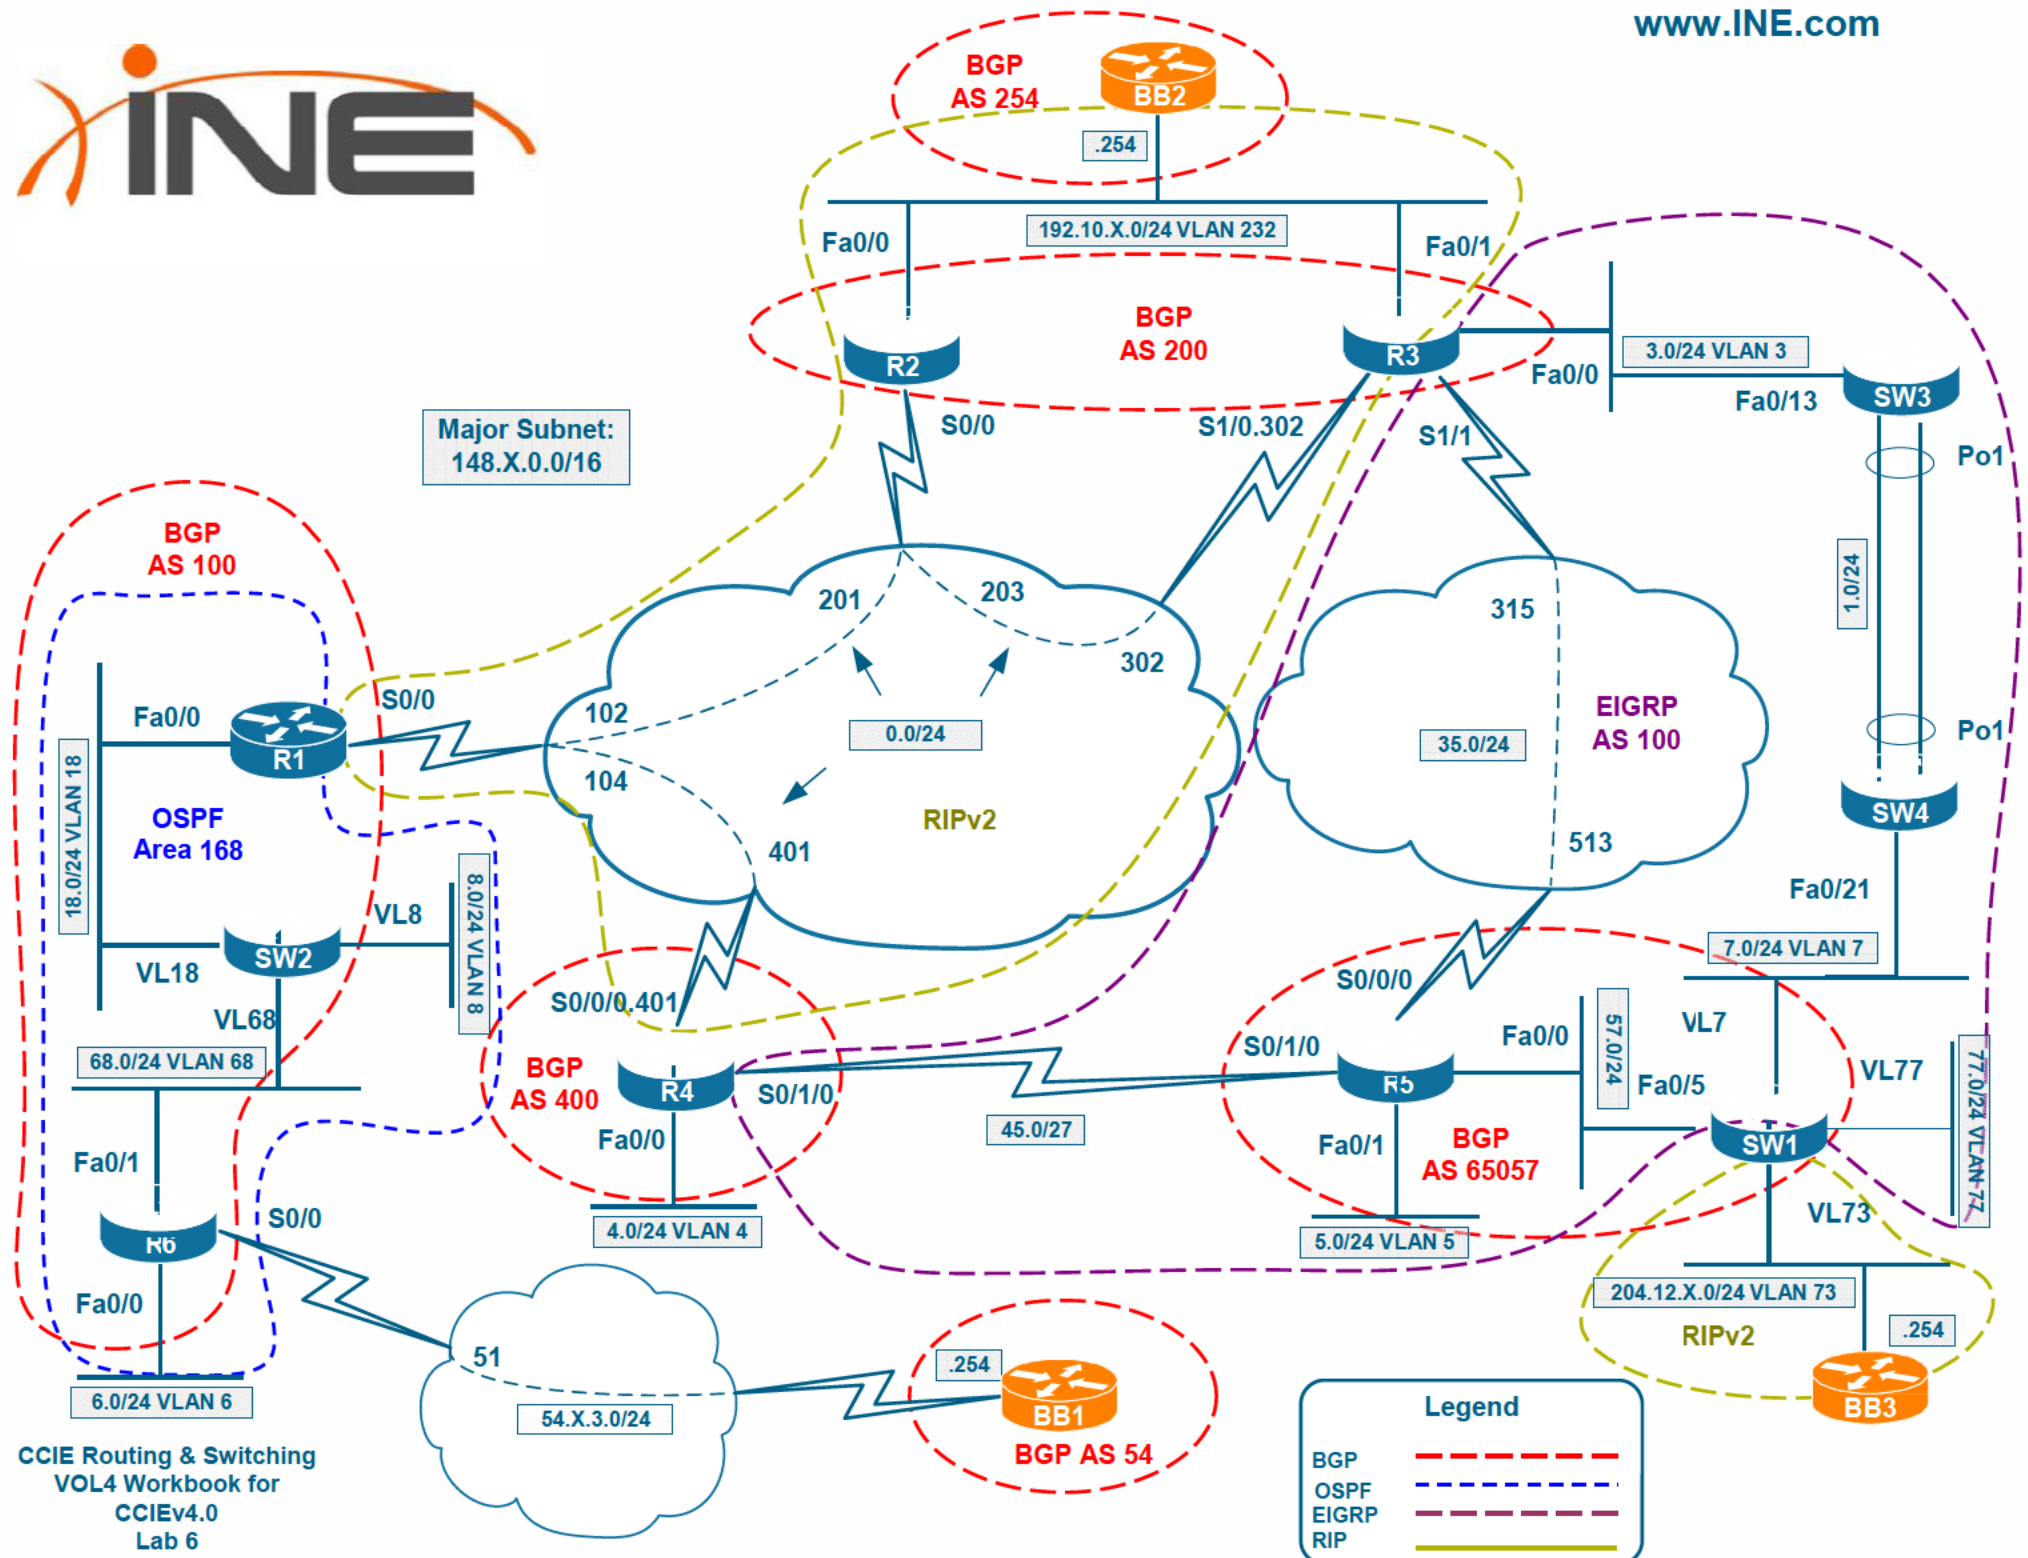

Legend

- BGP ---
- OSPF ---
- EIGRP ---
- RIP ---

Major Subnet:
141.X.0.0/16

Legend	
BGP	Red dashed line
OSPF	Blue dashed line
EIGRP	Purple dashed line
RIP	Yellow dashed line

Legend

- BGP ---
- OSPF ---
- EIGRP ---
- RIP ---

Major Subnet:
162.X.0.0/16

Legend

- BGP ---
- OSPF ---
- EIGRP ---
- RIP ---

Legend

- BGP - - - - -
- OSPF - - - - -
- EIGRP - - - - -
- RIP - - - - -

Major Subnet:
173.X.0.0/16

Legend

- BGP (Red dashed line)
- OSPF (Blue dashed line)
- EIGRP (Purple dashed line)
- RIP (Green dashed line)

Legend

- BGP - - - - -
- OSPF - - - - -
- EIGRP - - - - -
- RIP _ _ _ _ _

Legend	
BGP	--- (Red dashed line)
OSPF	--- (Blue dashed line)
EIGRP	--- (Purple dashed line)
RIP	--- (Yellow solid line)