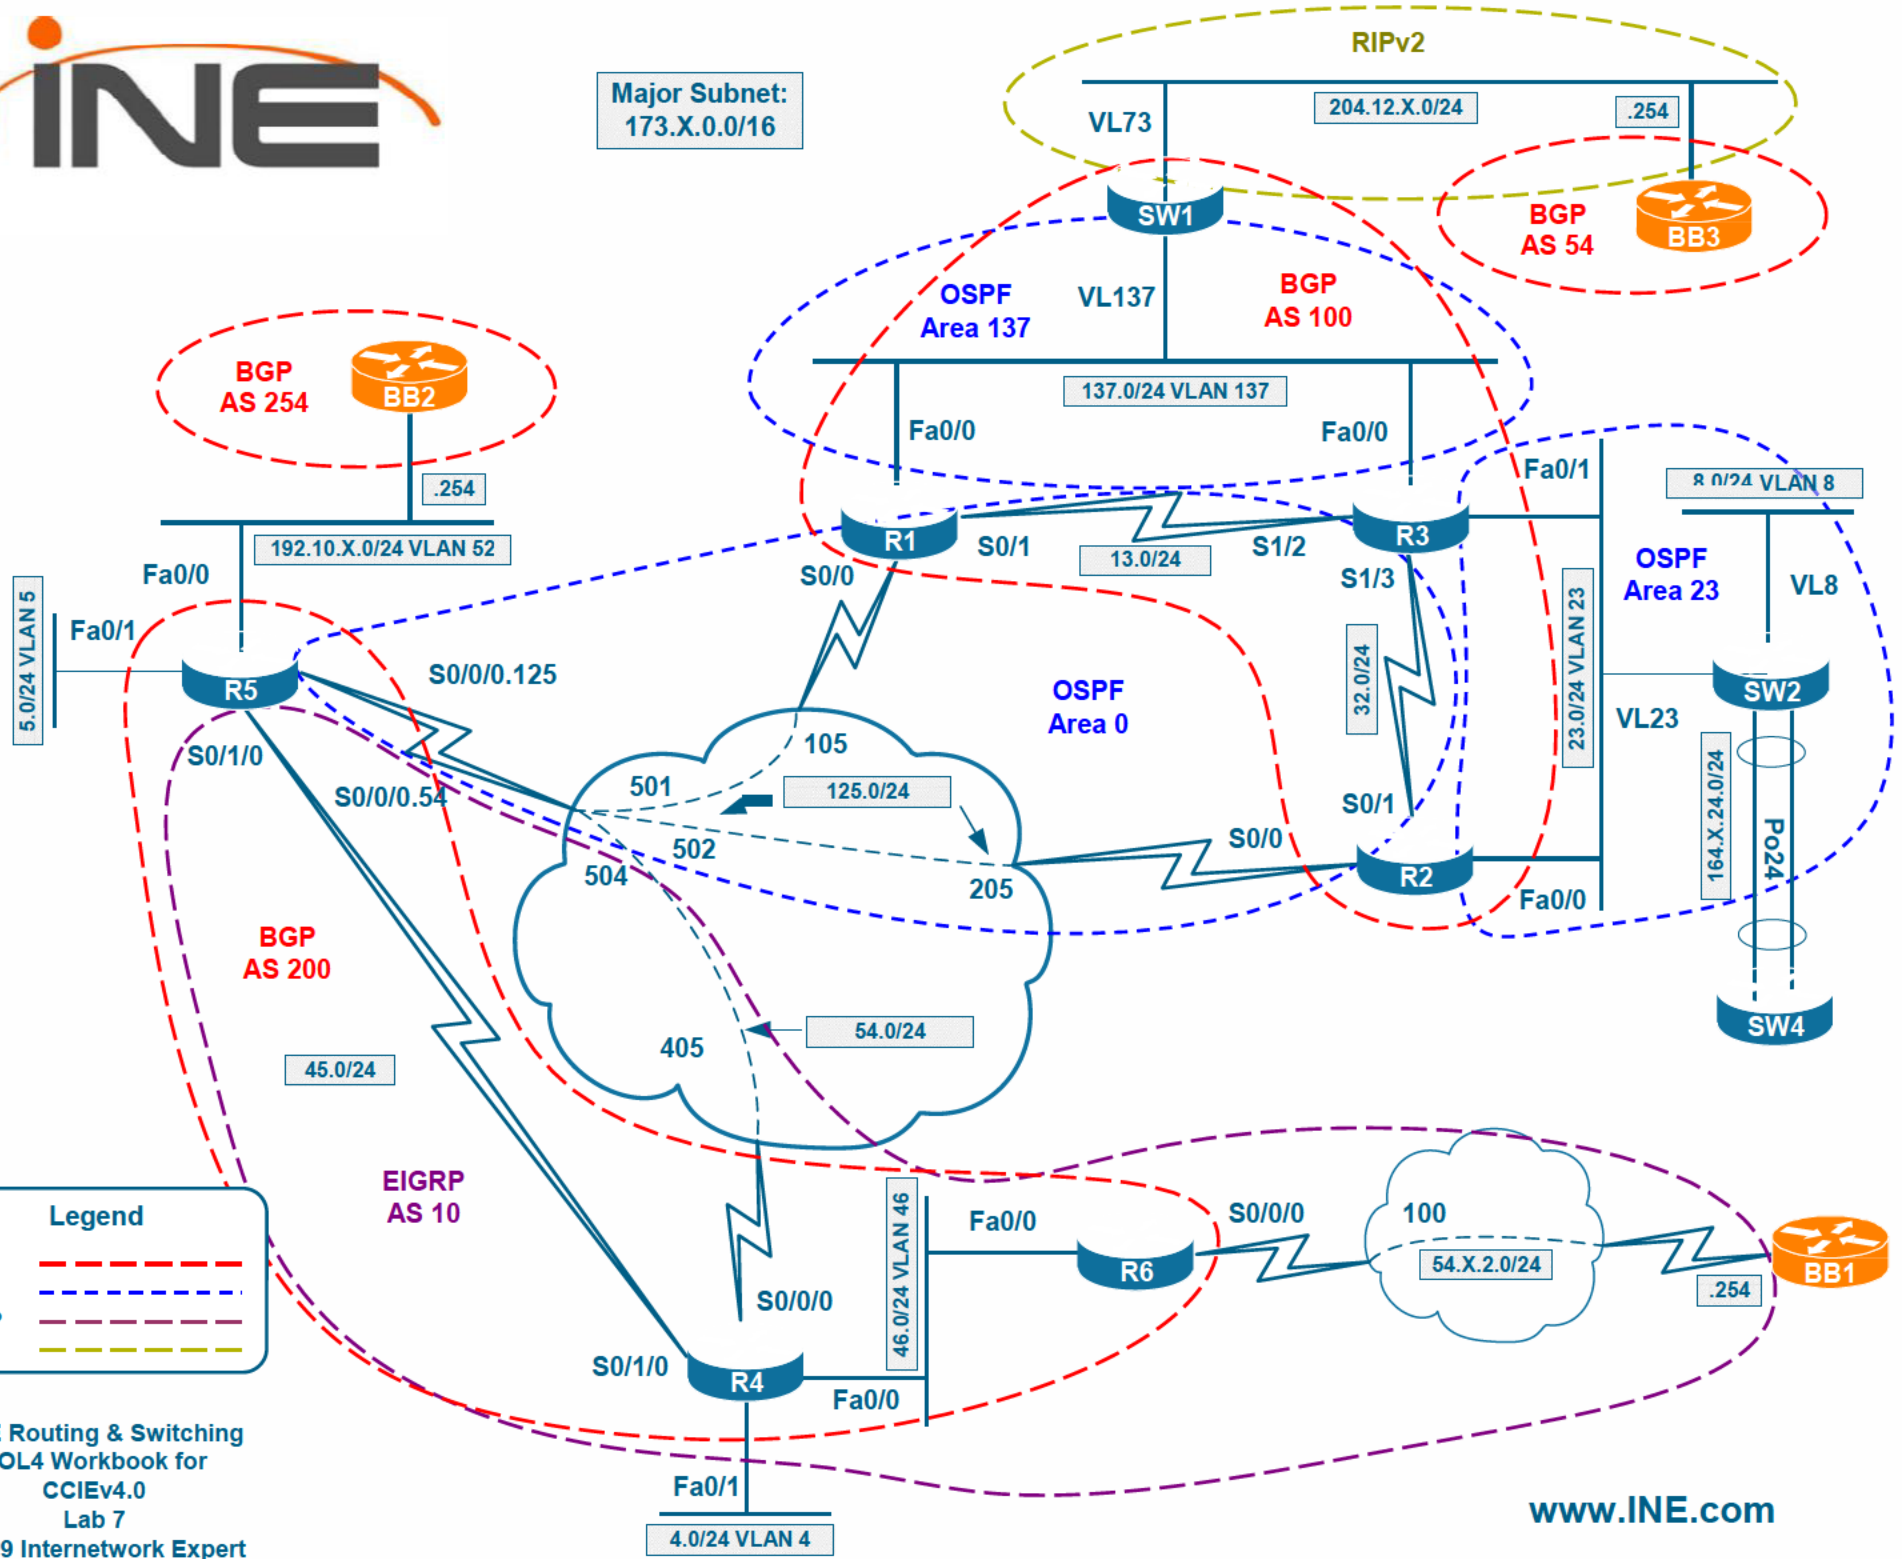

Legend

- BGP ---
- OSPF ---
- EIGRP ---
- RIP ---

Major Subnet:
141.X.0.0/16

Legend	
BGP	Red dashed line
OSPF	Blue dashed line
EIGRP	Purple dashed line
RIP	Yellow dashed line

Legend

- BGP ---
- OSPF ---
- EIGRP ---
- RIP ---

Major Subnet:
162.X.0.0/16

Legend

- BGP ---
- OSPF ---
- EIGRP ---
- RIP ---

Legend

- BGP - - - - -
- OSPF - - - - -
- EIGRP - - - - -
- RIP - - - - -

Major Subnet:
173.X.0.0/16

Legend

- BGP (Red dashed line)
- OSPF (Blue dashed line)
- EIGRP (Purple dashed line)
- RIP (Green dashed line)

Legend

- BGP - - - - -
- OSPF - - - - -
- EIGRP - - - - -
- RIP _ _ _ _ _

Legend	
BGP	--- (Red dashed line)
OSPF	--- (Blue dashed line)
EIGRP	--- (Purple dashed line)
RIP	--- (Yellow solid line)