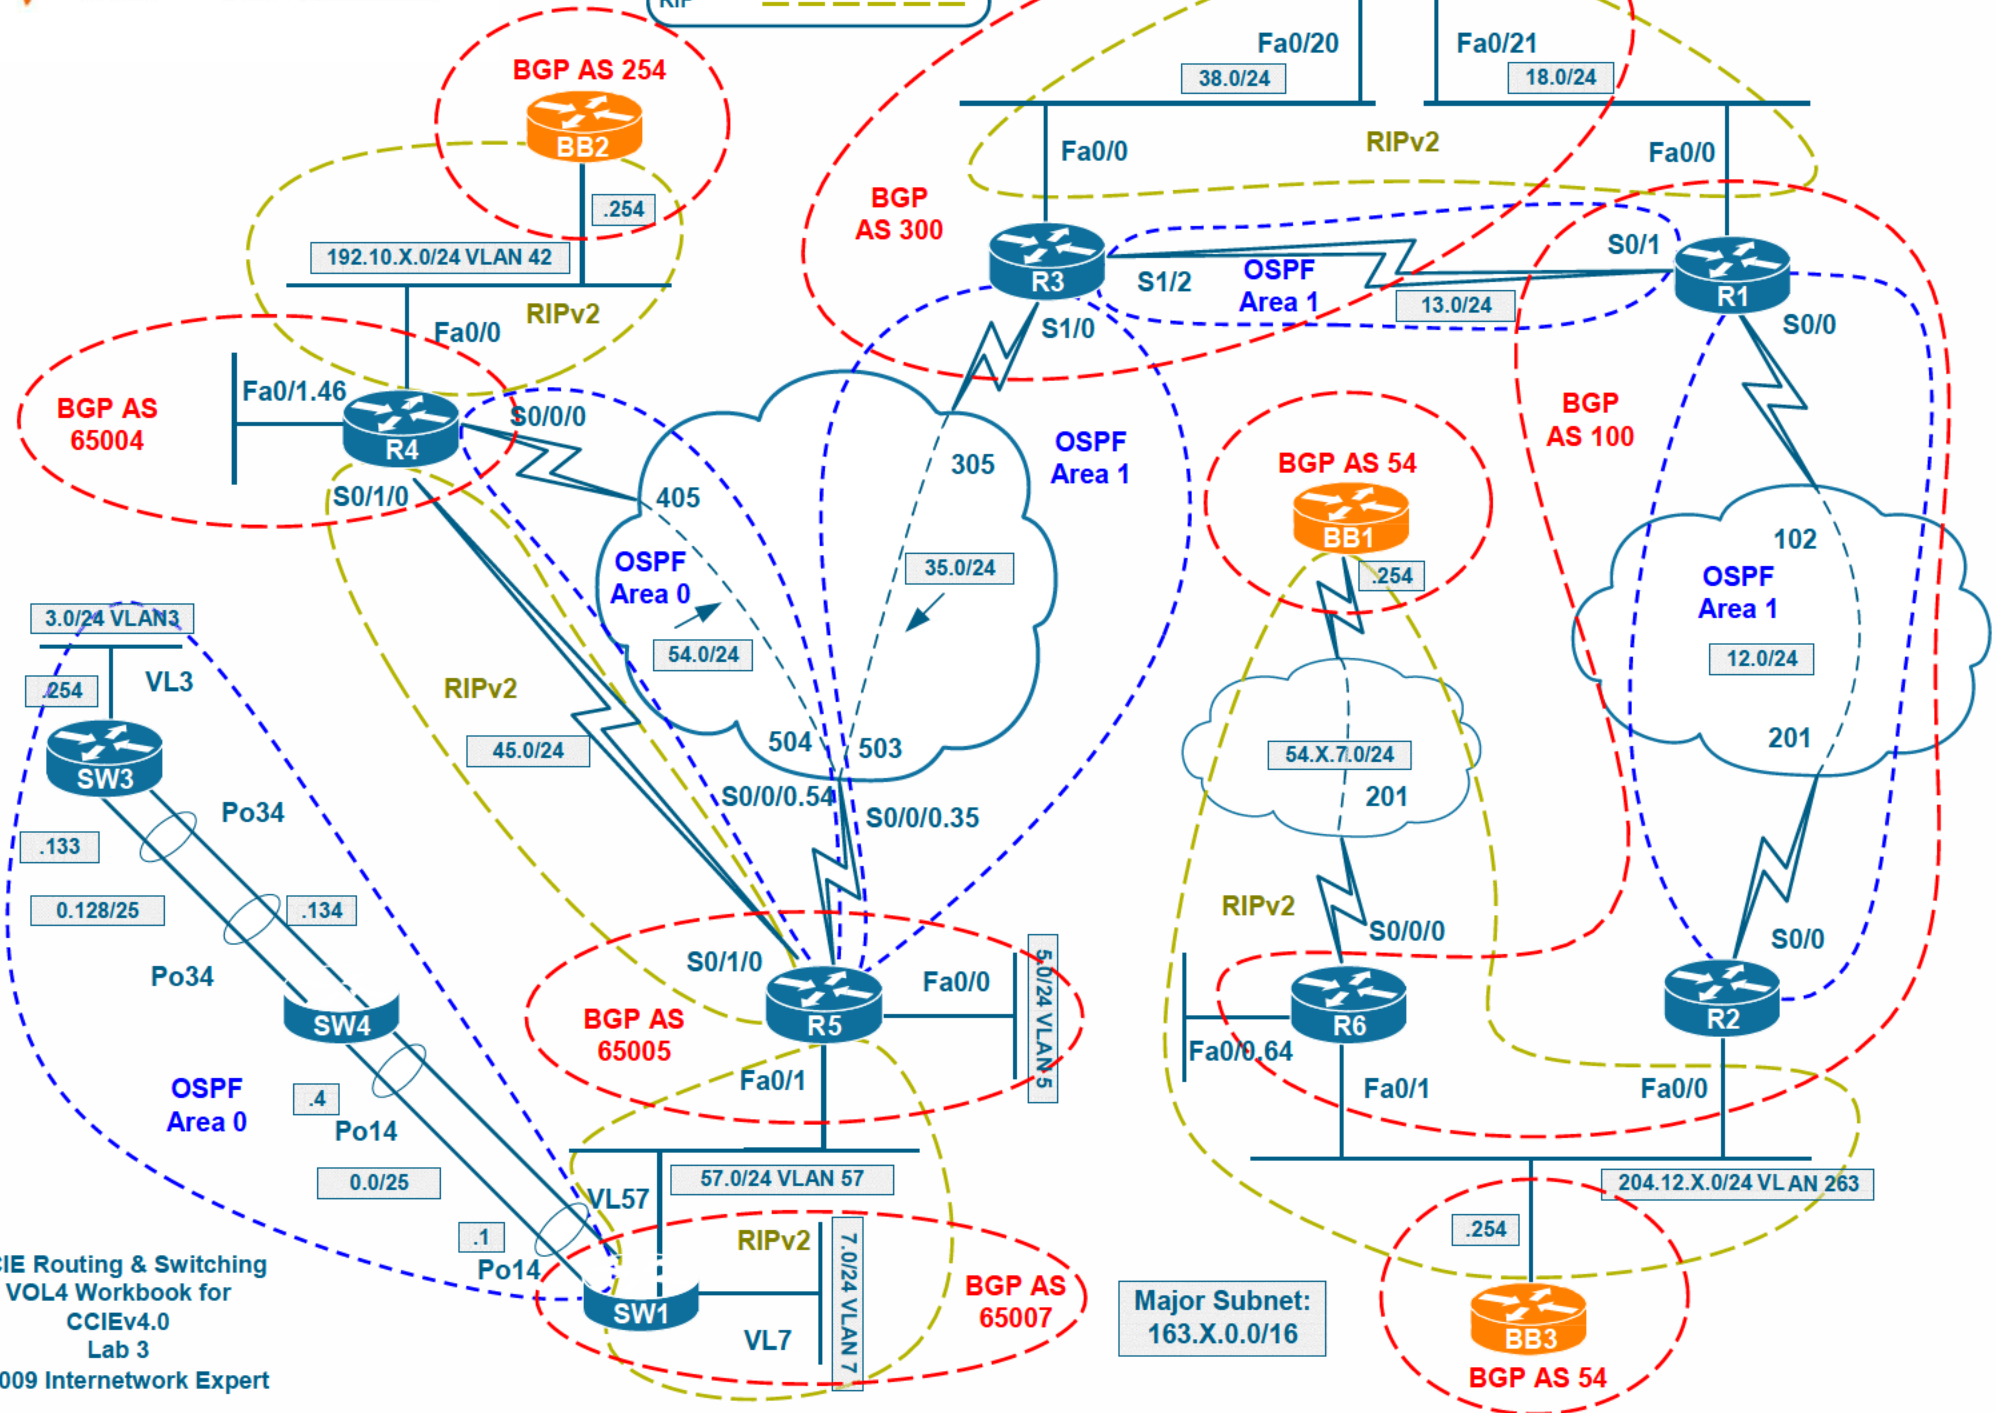

Legend

- BGP ---
- OSPF ---
- EIGRP ---
- RIP ---

Major Subnet:
141.X.0.0/16

Legend	
BGP	Red dashed line
OSPF	Blue dashed line
EIGRP	Purple dashed line
RIP	Yellow dashed line

Legend

- BGP ---
- OSPF ---
- EIGRP ---
- RIP ---

Major Subnet:
162.X.0.0/16

Legend

- BGP ---
- OSPF ---
- EIGRP ---
- RIP ---

Legend

- BGP - - - - -
- OSPF - - - - -
- EIGRP - - - - -
- RIP - - - - -

Major Subnet:
173.X.0.0/16

Legend

- BGP (Red dashed line)
- OSPF (Blue dashed line)
- EIGRP (Purple dashed line)
- RIP (Green dashed line)

Legend

- BGP - - - - -
- OSPF - - - - -
- EIGRP - - - - -
- RIP _ _ _ _ _

Legend	
BGP	--- (Red dashed line)
OSPF	--- (Blue dashed line)
EIGRP	--- (Purple dashed line)
RIP	--- (Yellow solid line)