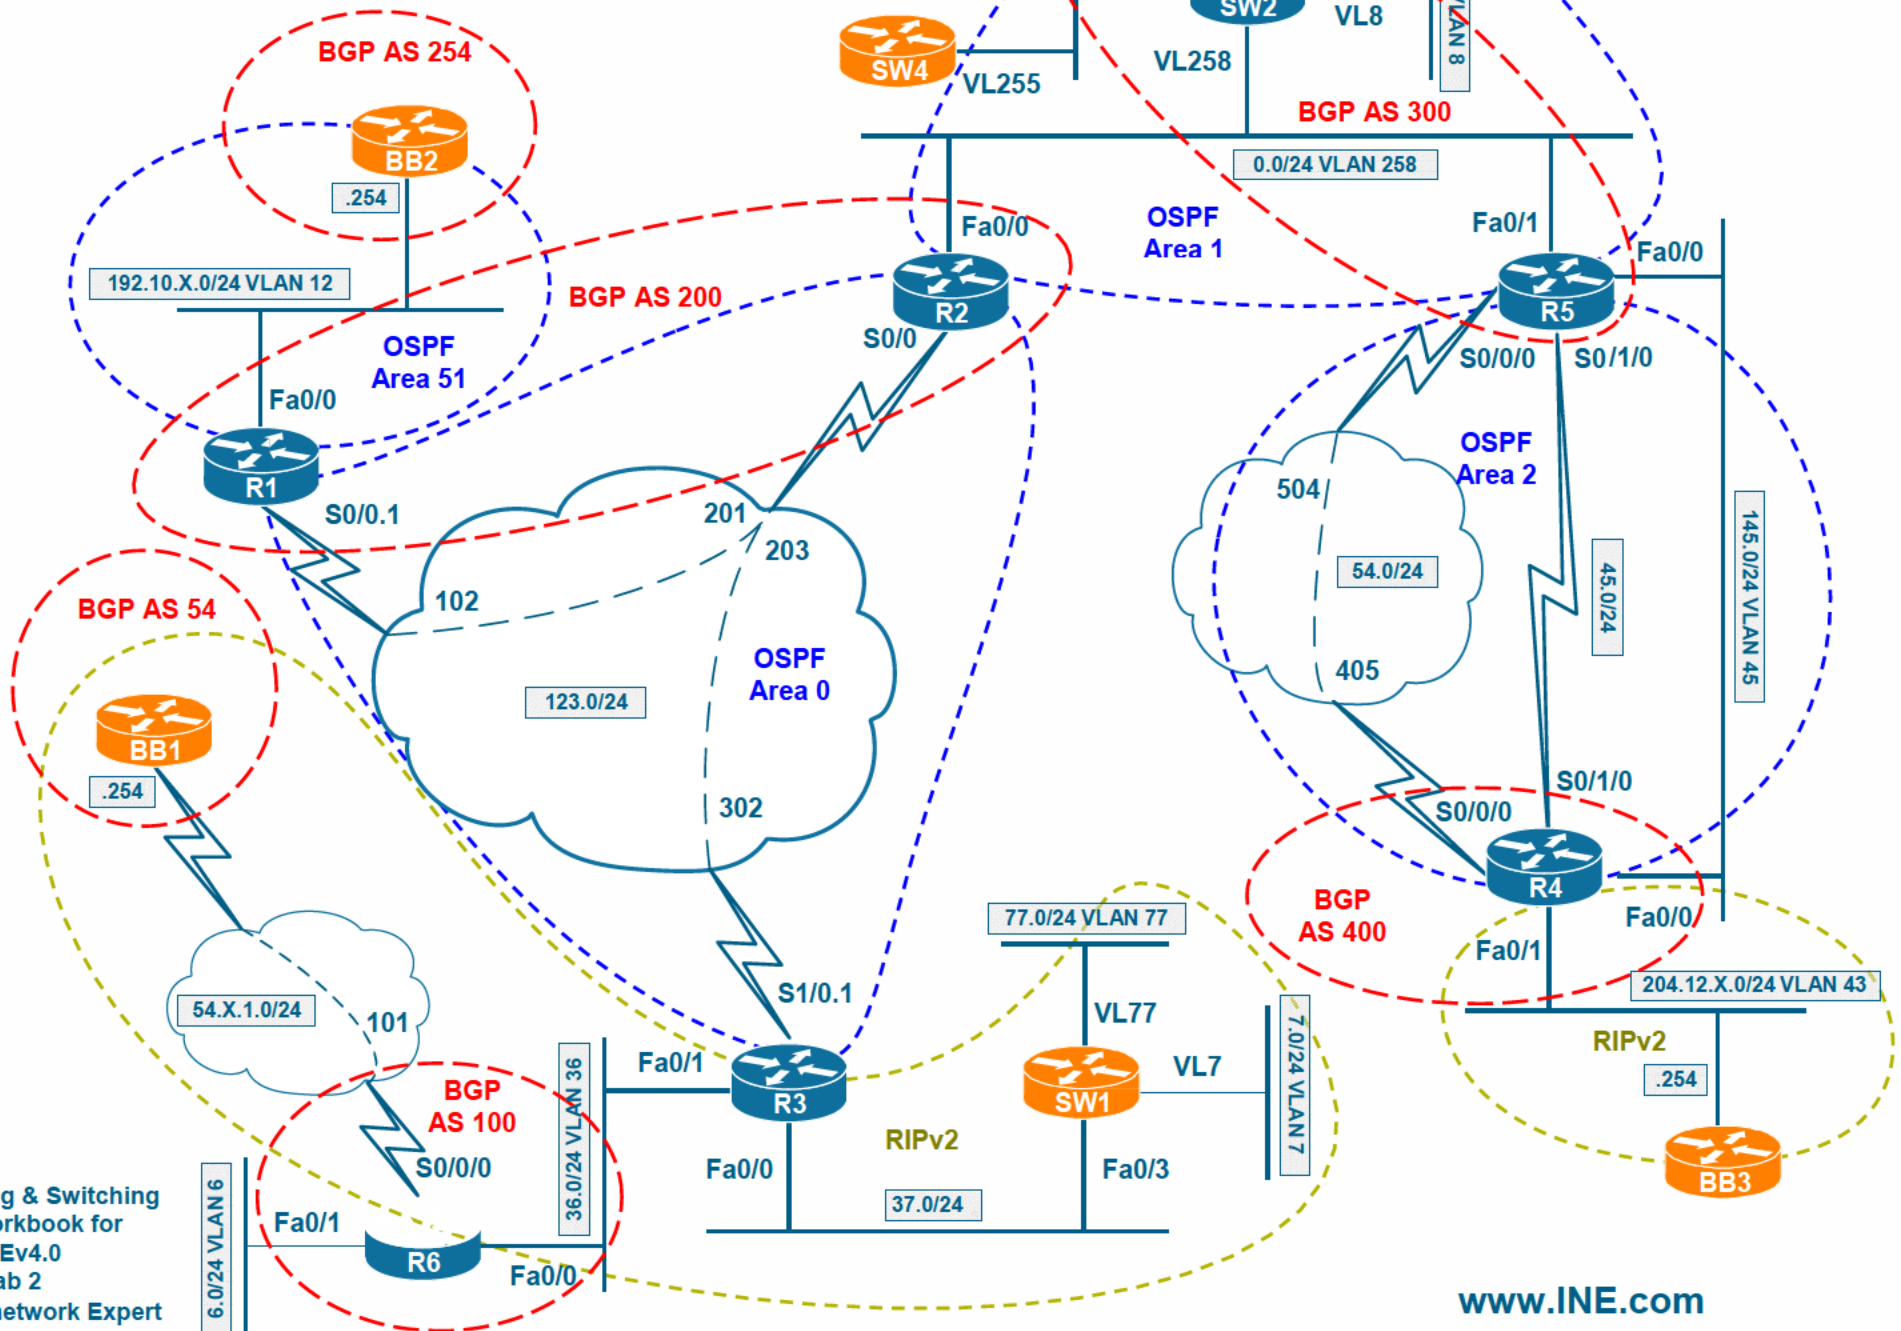

Legend

- BGP ---
- OSPF ---
- EIGRP ---
- RIP ---

Major Subnet:
141.X.0.0/16

Legend	
BGP	Red dashed line
OSPF	Blue dashed line
EIGRP	Purple dashed line
RIP	Yellow dashed line

Legend

- BGP ---
- OSPF ---
- EIGRP ---
- RIP ---

Major Subnet:
162.X.0.0/16

Legend

- BGP ---
- OSPF ---
- EIGRP ---
- RIP ---

Legend

- BGP - - - - -
- OSPF - - - - -
- EIGRP - - - - -
- RIP - - - - -

Major Subnet:
173.X.0.0/16

Legend

- BGP (Red dashed line)
- OSPF (Blue dashed line)
- EIGRP (Purple dashed line)
- RIP (Green dashed line)

Legend

- BGP - - - - -
- OSPF - - - - -
- EIGRP - - - - -
- RIP _ _ _ _ _

Legend	
BGP	--- (Red dashed line)
OSPF	--- (Blue dashed line)
EIGRP	--- (Purple dashed line)
RIP	--- (Yellow solid line)