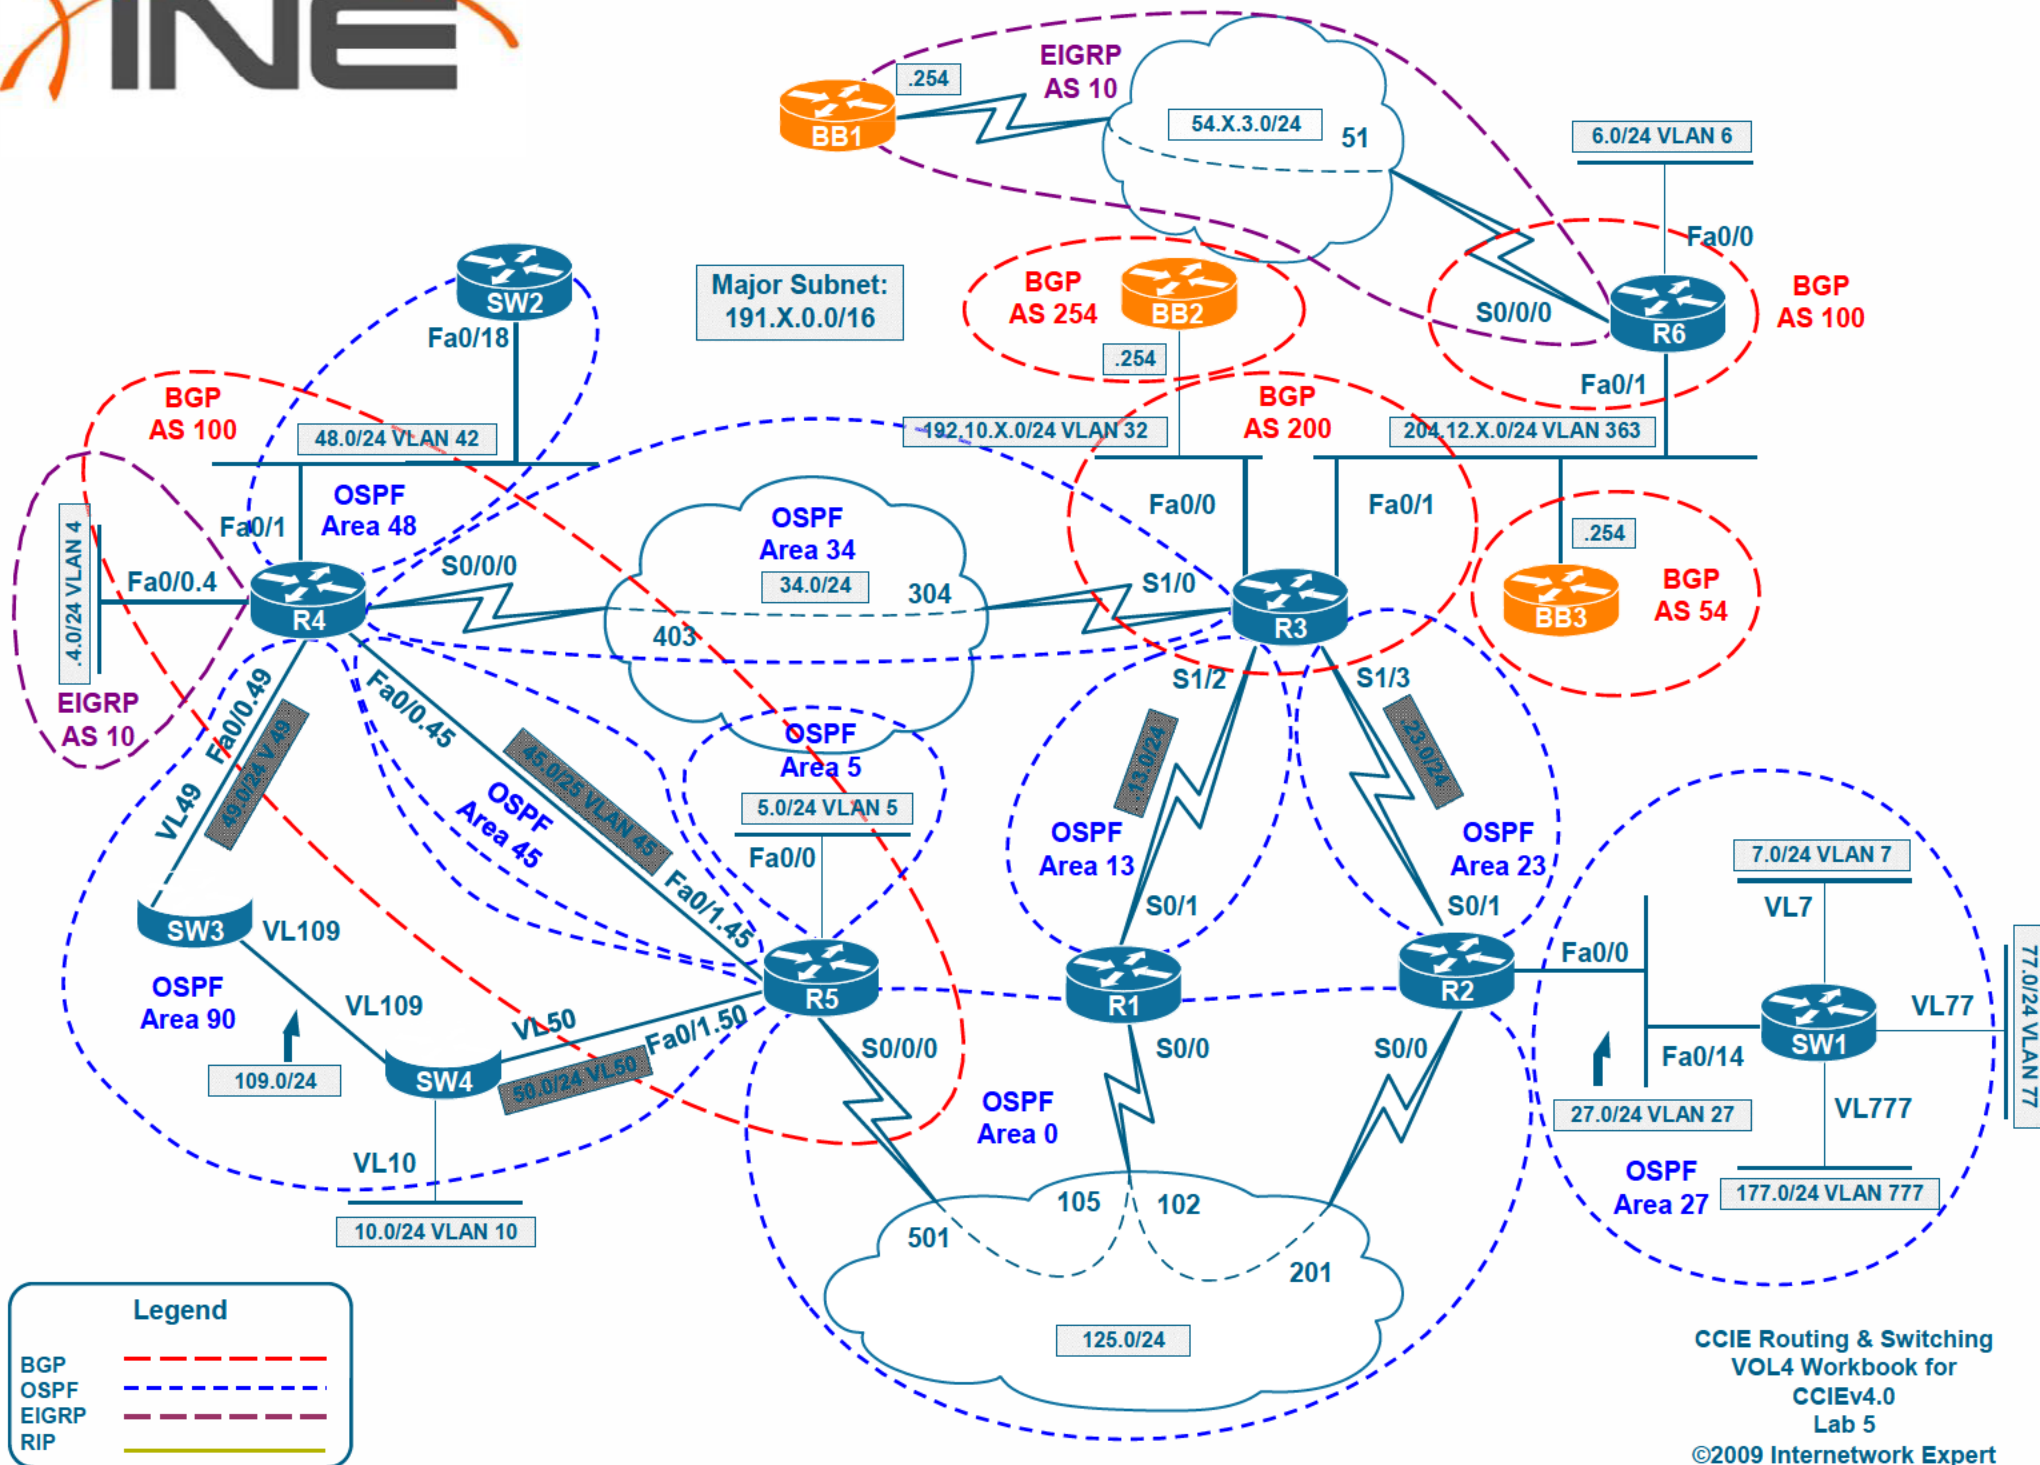

Legend

- BGP ---
- OSPF ---
- EIGRP ---
- RIP ---

Major Subnet:
141.X.0.0/16

Legend	
BGP	Red dashed line
OSPF	Blue dashed line
EIGRP	Purple dashed line
RIP	Yellow dashed line

Legend

- BGP ---
- OSPF ---
- EIGRP ---
- RIP ---

Major Subnet:
162.X.0.0/16

Legend

- BGP ---
- OSPF ---
- EIGRP ---
- RIP ---

Legend

- BGP - - - - -
- OSPF - - - - -
- EIGRP - - - - -
- RIP - - - - -

Major Subnet:
173.X.0.0/16

Legend

- BGP (Red dashed line)
- OSPF (Blue dashed line)
- EIGRP (Purple dashed line)
- RIP (Green dashed line)

Legend

- BGP - - - - -
- OSPF - - - - -
- EIGRP - - - - -
- RIP _ _ _ _ _

Legend	
BGP	--- (Red dashed line)
OSPF	--- (Blue dashed line)
EIGRP	--- (Purple dashed line)
RIP	--- (Yellow solid line)