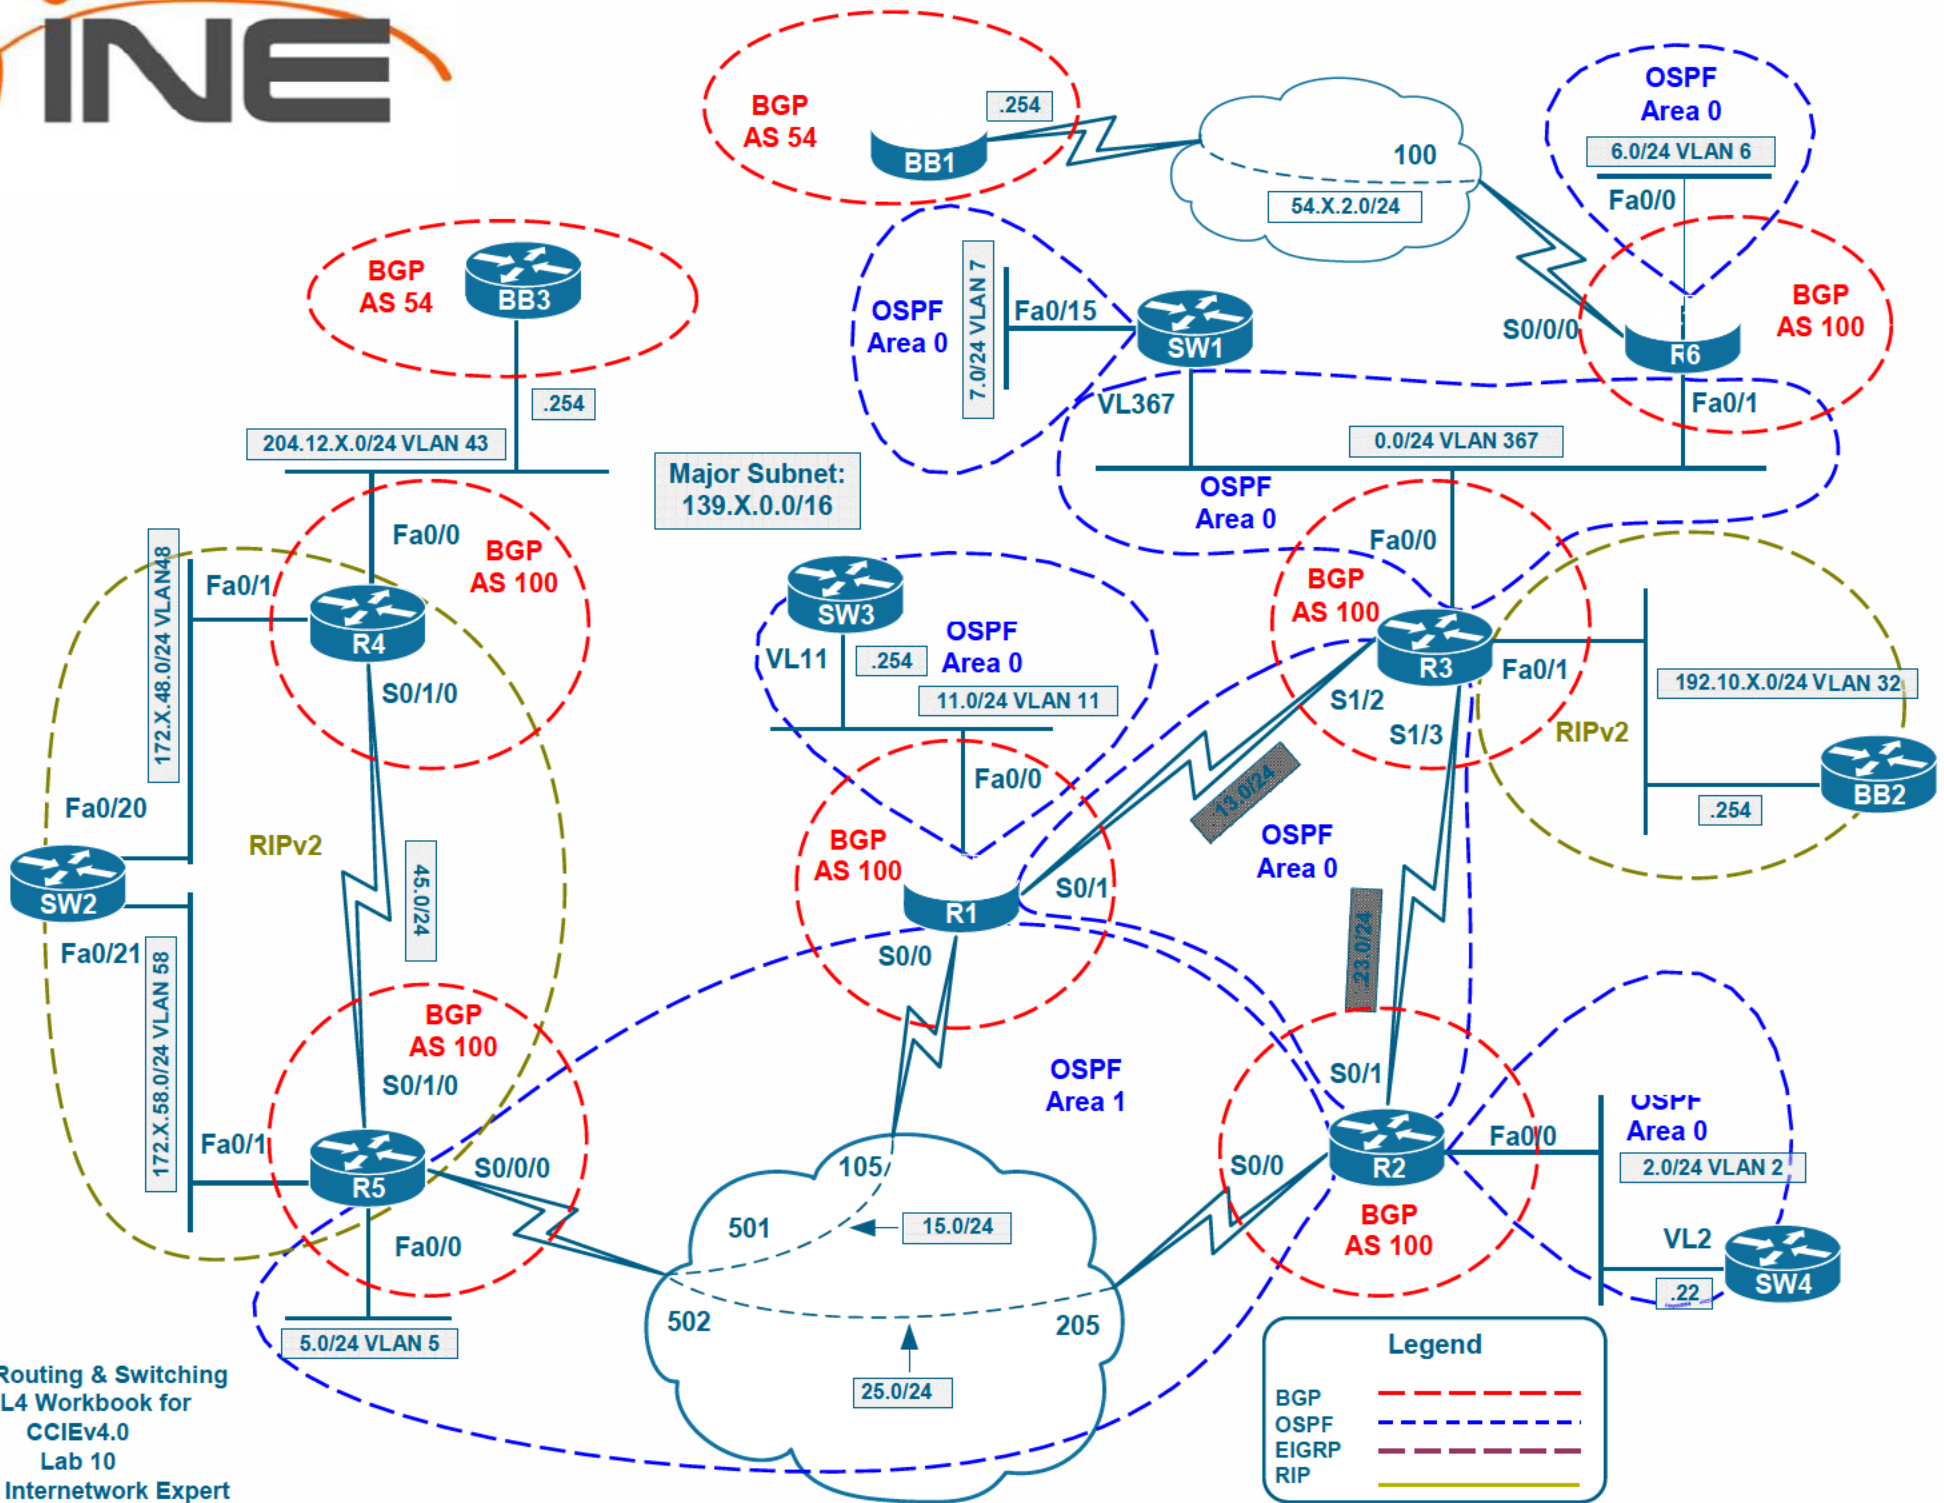

Legend

- BGP ---
- OSPF ---
- EIGRP ---
- RIP ---

Major Subnet:
141.X.0.0/16

Legend	
BGP	Red dashed line
OSPF	Blue dashed line
EIGRP	Purple dashed line
RIP	Yellow dashed line

Legend

- BGP ---
- OSPF ---
- EIGRP ---
- RIP ---

Major Subnet:
162.X.0.0/16

Legend

- BGP ---
- OSPF ---
- EIGRP ---
- RIP ---

Legend

- BGP - - - - -
- OSPF - - - - -
- EIGRP - - - - -
- RIP - - - - -

Major Subnet:
173.X.0.0/16

Legend

- BGP (Red dashed line)
- OSPF (Blue dashed line)
- EIGRP (Purple dashed line)
- RIP (Green dashed line)

Legend

- BGP - - - - -
- OSPF - - - - -
- EIGRP - - - - -
- RIP _ _ _ _ _

Legend	
BGP	--- (Red dashed line)
OSPF	--- (Blue dashed line)
EIGRP	--- (Purple dashed line)
RIP	--- (Yellow solid line)