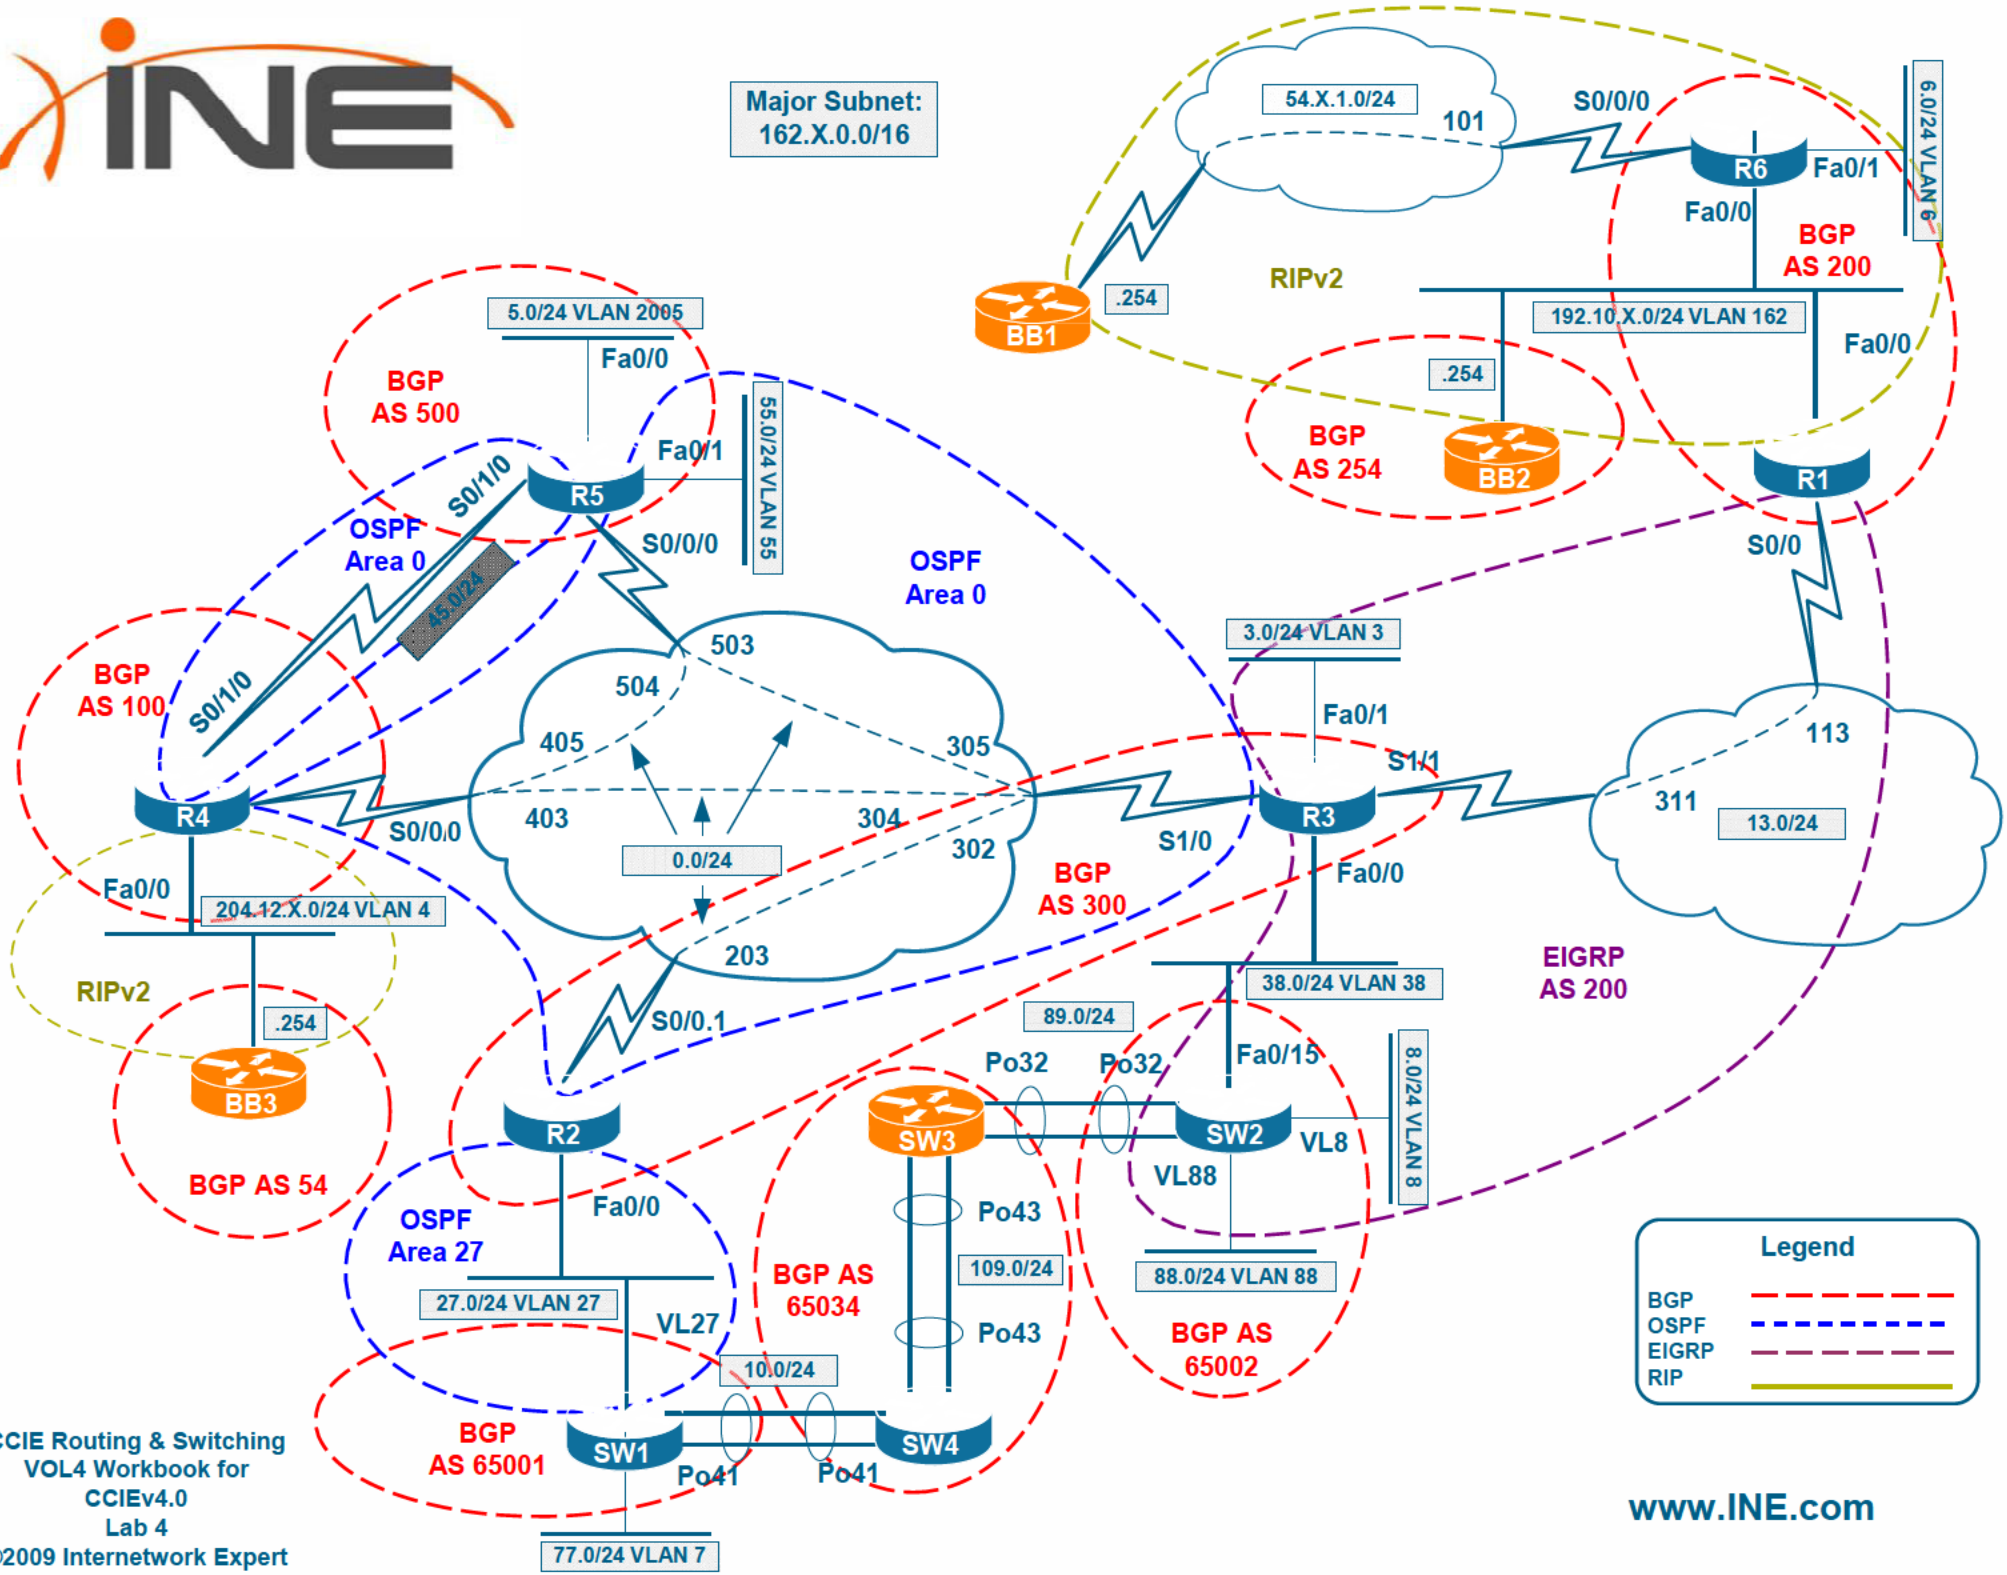

Legend

- BGP ---
- OSPF ---
- EIGRP ---
- RIP ---

Major Subnet:
141.X.0.0/16

Legend	
BGP	Red dashed line
OSPF	Blue dashed line
EIGRP	Purple dashed line
RIP	Yellow dashed line

Legend

- BGP ---
- OSPF ---
- EIGRP ---
- RIP ---

Major Subnet:
162.X.0.0/16

Legend

- BGP ---
- OSPF ---
- EIGRP ---
- RIP ---

Legend

- BGP - - - - -
- OSPF - - - - -
- EIGRP - - - - -
- RIP - - - - -

Major Subnet:
173.X.0.0/16

Legend

- BGP (Red dashed line)
- OSPF (Blue dashed line)
- EIGRP (Purple dashed line)
- RIP (Green dashed line)

Legend

- BGP - - - - -
- OSPF - - - - -
- EIGRP - - - - -
- RIP _ _ _ _ _

Legend	
BGP	--- (Red dashed line)
OSPF	--- (Blue dashed line)
EIGRP	--- (Purple dashed line)
RIP	--- (Yellow solid line)