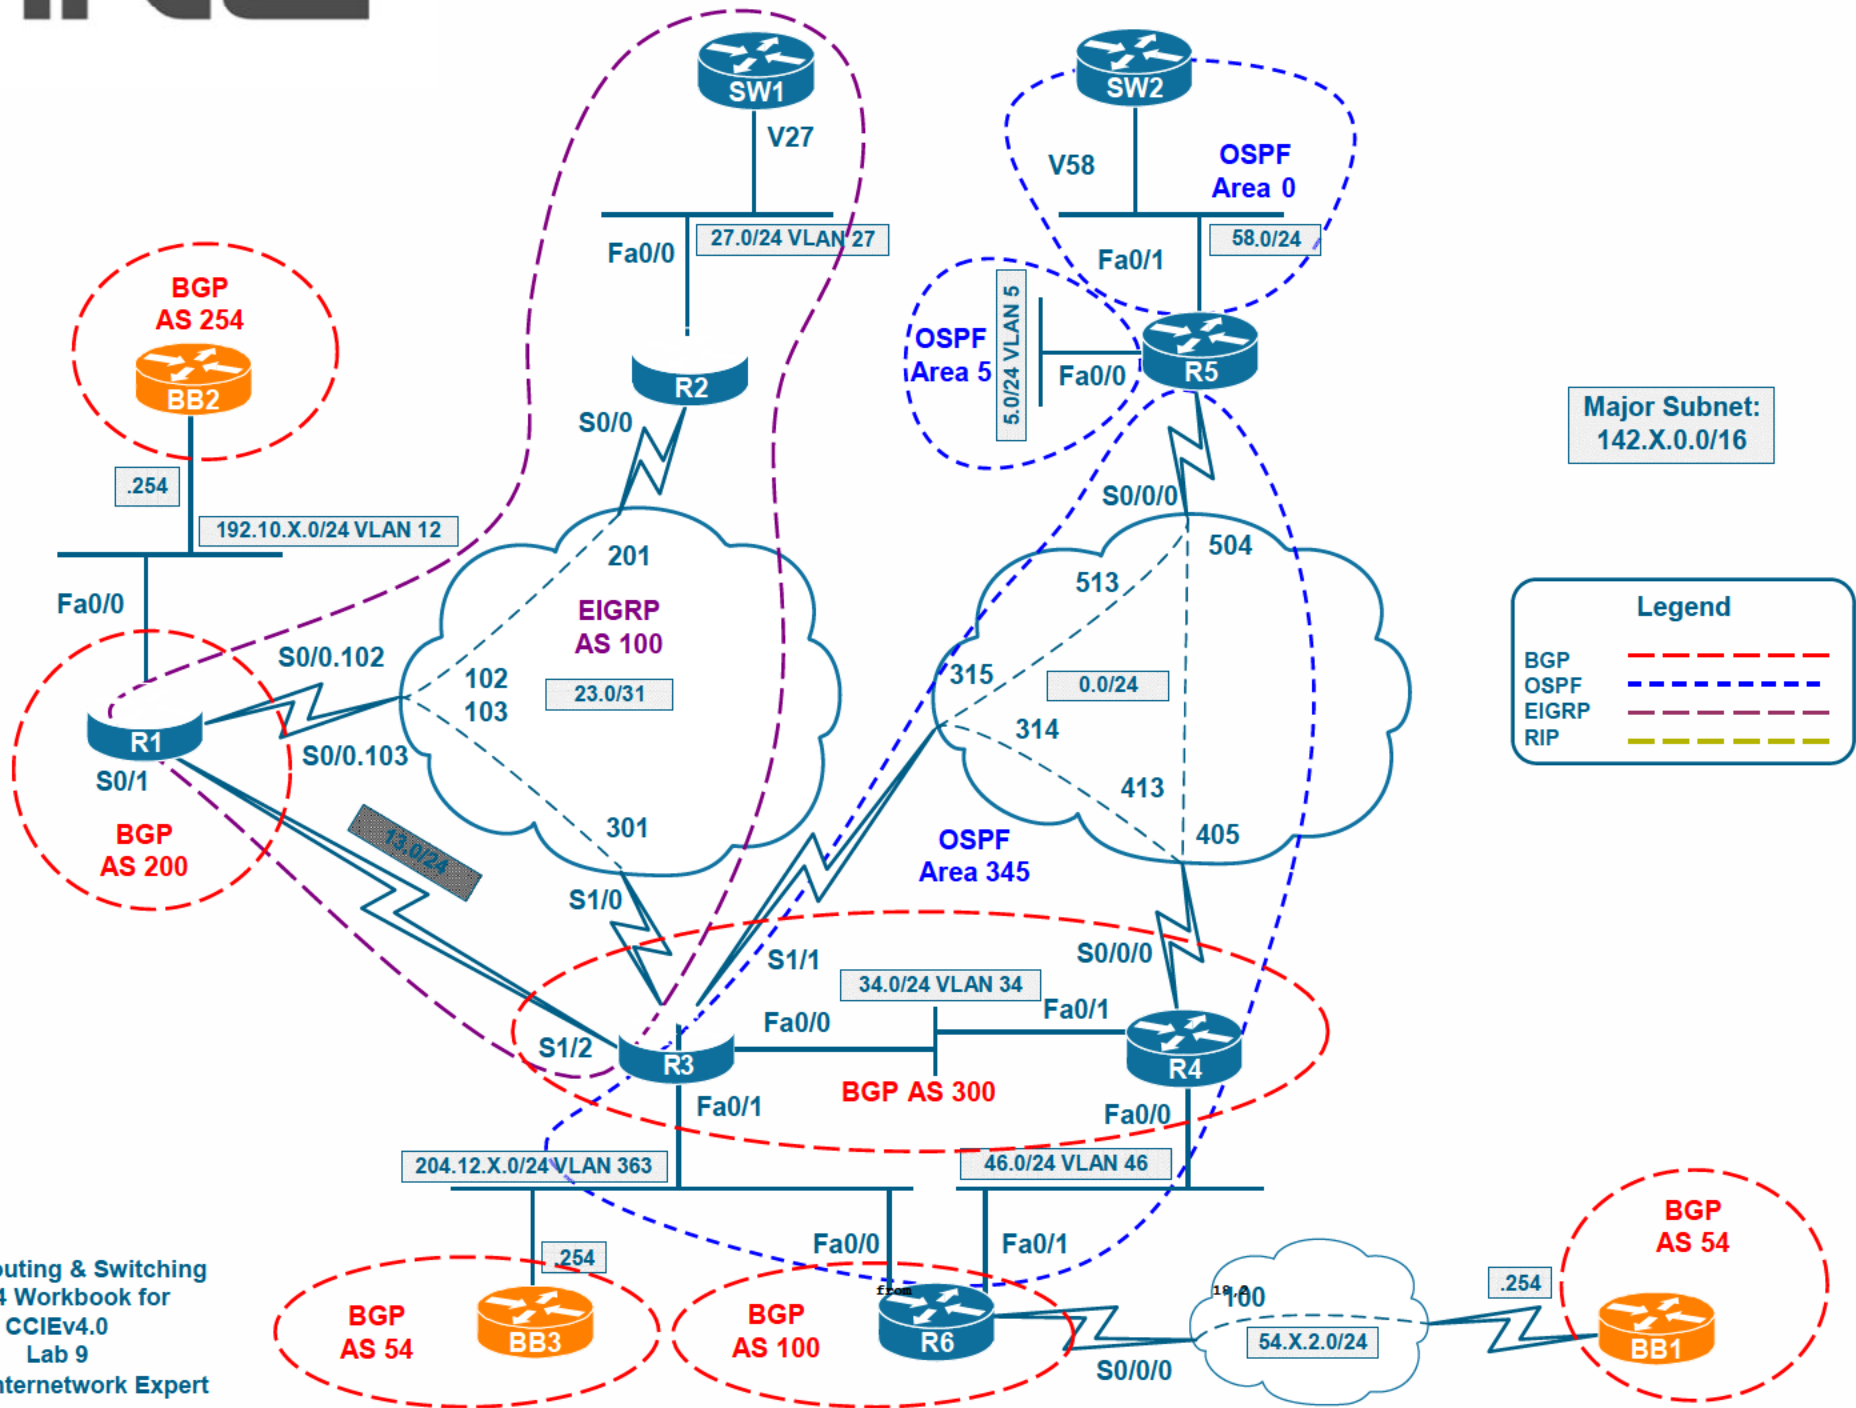

Legend

- BGP ---
- OSPF ---
- EIGRP ---
- RIP ---

Major Subnet:
141.X.0.0/16

Legend	
BGP	Red dashed line
OSPF	Blue dashed line
EIGRP	Purple dashed line
RIP	Yellow dashed line

Legend

- BGP ---
- OSPF ---
- EIGRP ---
- RIP ---

Major Subnet:
162.X.0.0/16

Legend

- BGP ---
- OSPF ---
- EIGRP ---
- RIP ---

Legend

- BGP - - - - -
- OSPF - - - - -
- EIGRP - - - - -
- RIP - - - - -

Major Subnet:
173.X.0.0/16

Legend

- BGP (Red dashed line)
- OSPF (Blue dashed line)
- EIGRP (Purple dashed line)
- RIP (Green dashed line)

Legend

- BGP - - - - -
- OSPF - - - - -
- EIGRP - - - - -
- RIP _ _ _ _ _

Legend	
BGP	--- (Red dashed line)
OSPF	--- (Blue dashed line)
EIGRP	--- (Purple dashed line)
RIP	--- (Yellow solid line)