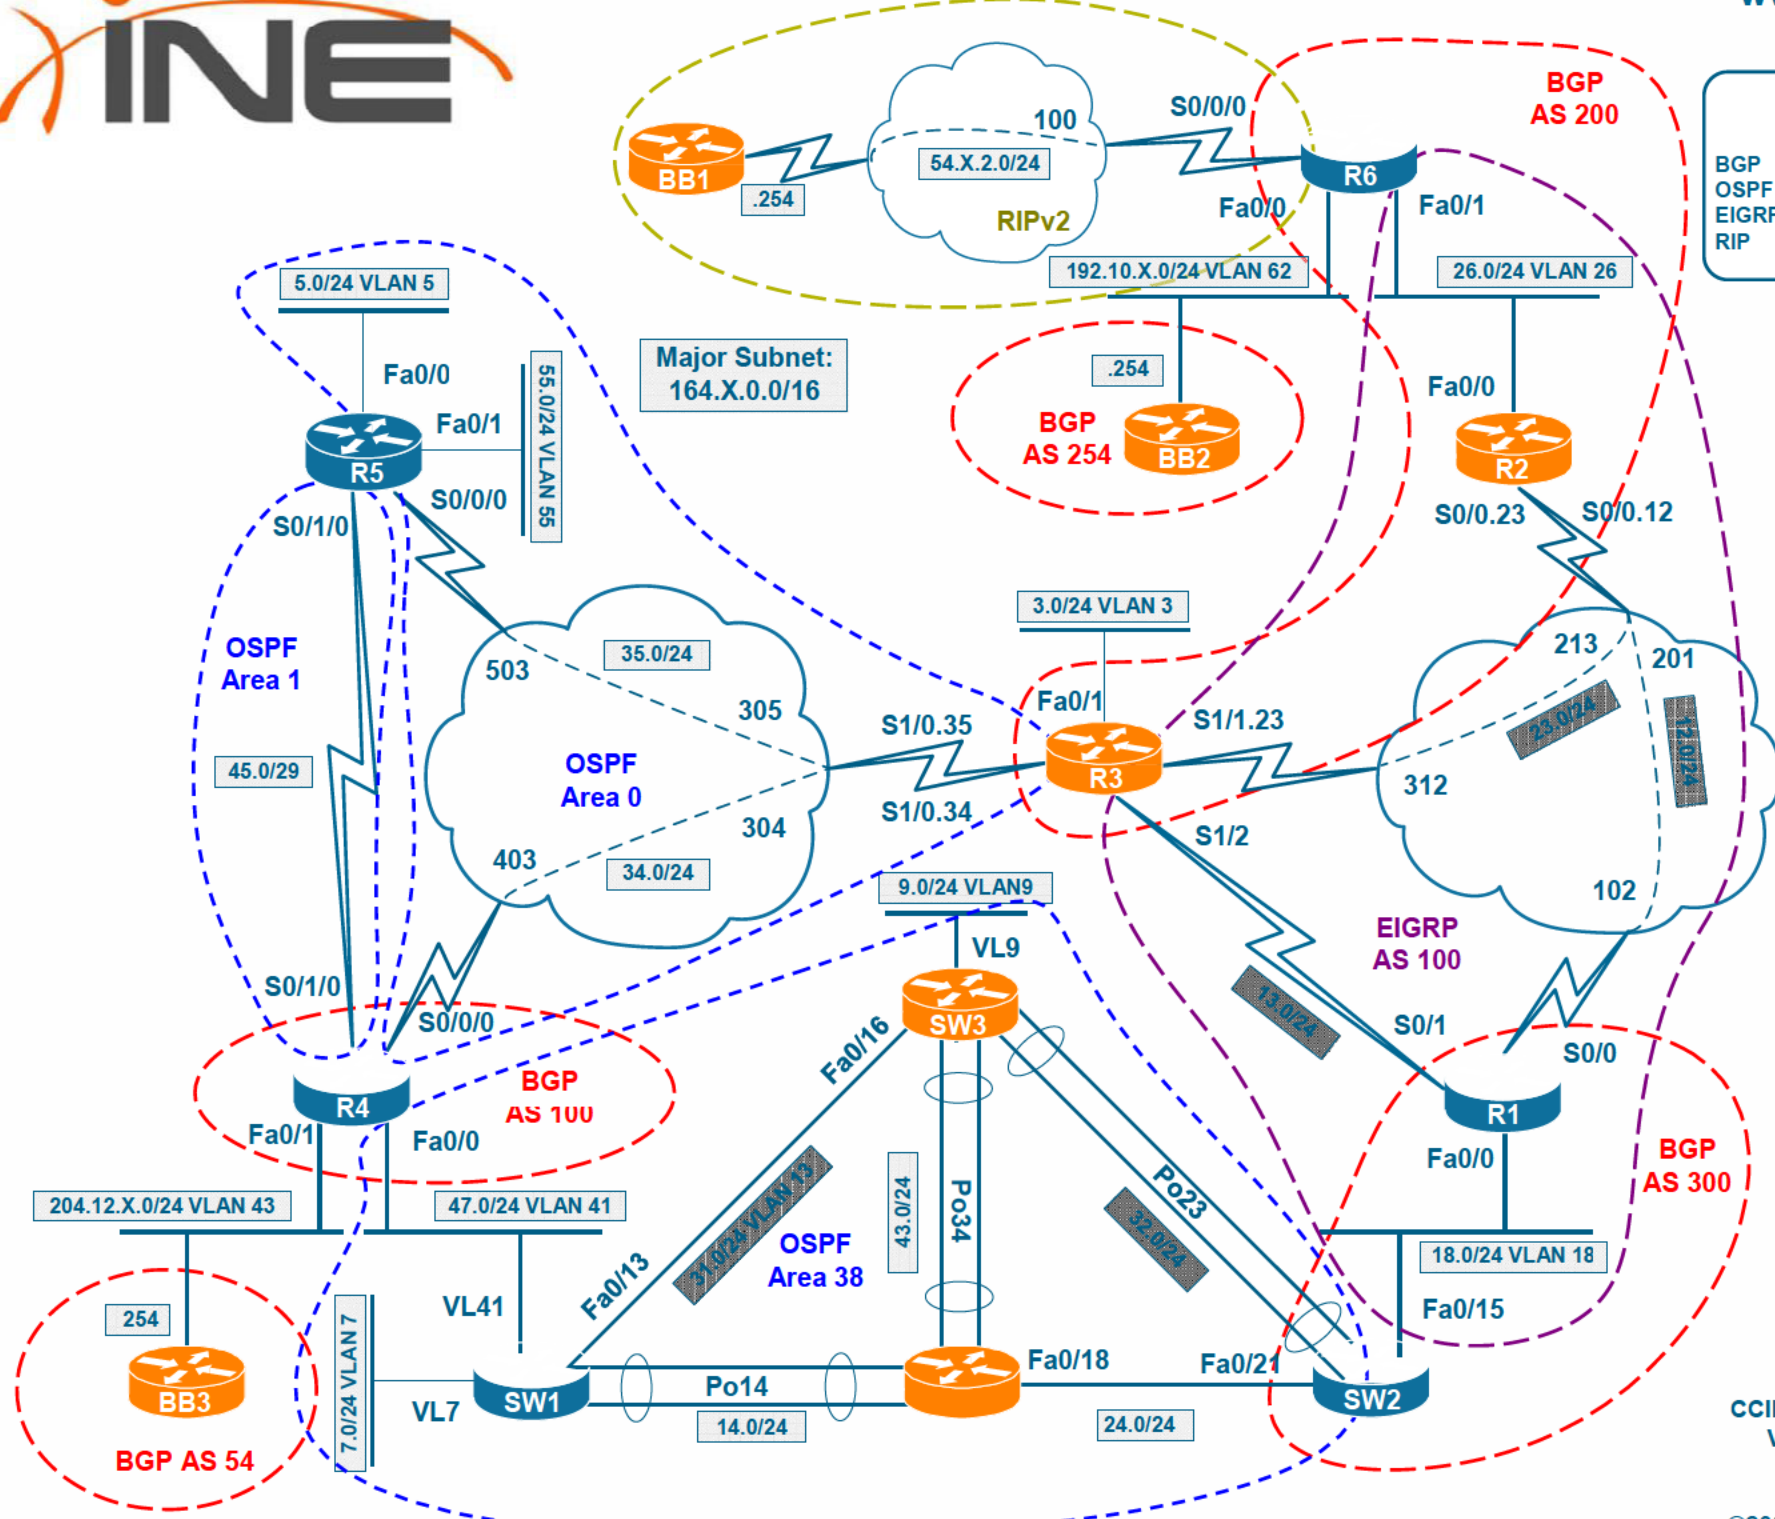

Legend

- BGP ---
- OSPF ---
- EIGRP ---
- RIP ---

Major Subnet:
141.X.0.0/16

Legend	
BGP	Red dashed line
OSPF	Blue dashed line
EIGRP	Purple dashed line
RIP	Yellow dashed line

Legend

- BGP ---
- OSPF ---
- EIGRP ---
- RIP ---

Major Subnet:
162.X.0.0/16

Legend

- BGP ---
- OSPF ---
- EIGRP ---
- RIP ---

Legend

- BGP - - - - -
- OSPF - - - - -
- EIGRP - - - - -
- RIP - - - - -

Major Subnet:
173.X.0.0/16

Legend

- BGP (Red dashed line)
- OSPF (Blue dashed line)
- EIGRP (Purple dashed line)
- RIP (Green dashed line)

Legend

- BGP - - - - -
- OSPF - - - - -
- EIGRP - - - - -
- RIP _ _ _ _ _

Legend	
BGP	--- (Red dashed line)
OSPF	--- (Blue dashed line)
EIGRP	--- (Purple dashed line)
RIP	--- (Yellow solid line)